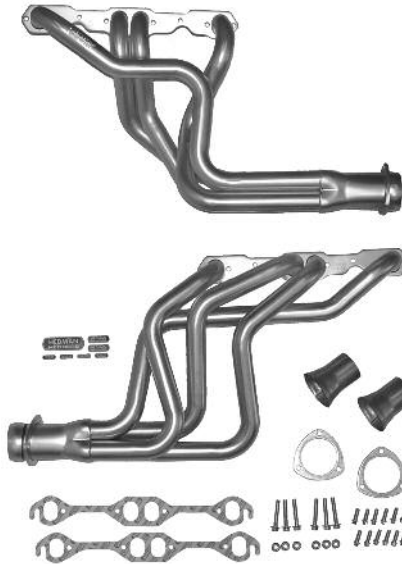

HEDMAN ELITE HEDDERS

All Elite headers are made from ultra heavy 14 gauge aluminized tubing and 3/8 inch flanges, then a thermal coating is added to resist intense heat and the adverse elements.

Includes gaskets and bolts.
Made in U.S.A.

64-11604+	64-77	SB Silver thermal coated 1 5/8"	$ 559.00 pr.
64-11606+	64-77	BB Silver thermal coated 1 3/4"	$ 579.00 pr.

64-11605	64-77	SB A/C adapter bracket. A/C cars only	$ 22.00 ea.

EXHAUST MANIFOLD SMOG HOLE PLUGS

66-116142	66-78	smog hole plugs	$ 1.00 ea.