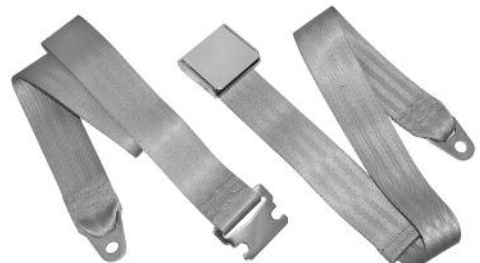

60 inch replacement flip buckle seat belts, chrome, does 1 person.
64-01061 64-65 Bright Red .....$ 27.00 ea.
64-01062 64-65 Dark Red .....$ 27.00 ea.
64-01063 64-65 Turquoise .....$ 27.00 ea.
64-01064 64-65 Lt. Blue .....$ 27.00 ea.
64-01065 64-65 Med. Blue .....$ 27.00 ea.
64-01066 64-65 Dk. Blue .....$ 27.00 ea.
64-01067 64-65 Drab Green .....$ 27.00 ea.
64-01068 64-65 Dark Green .....$ 27.00 ea.
64-01069 64-65 White .....$ 27.00 ea.
64-01070 64-65 Tan .....$ 27.00 ea.
64-01071 64-65 Antelope Fawn .....$ 27.00 ea.
64-01072 64-65 Silver .....$ 27.00 ea.
64-01073 64-65 Copper .....$ 27.00 ea.