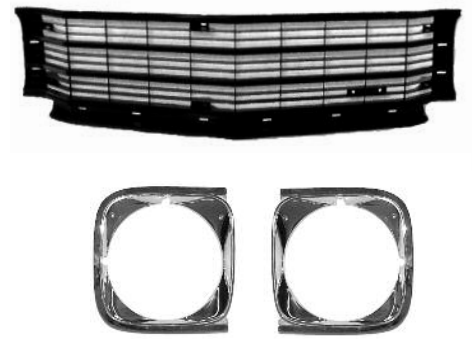

1972 GRILL COMBINATION KIT

Kit includes:

- 1 Center Grill
- 2 Head Light Bezels
- 2 or 4 Center Grill Moldings

72-06007+ 72 "Std." with 4-moldings ... $ 230.00 kit

72-06008+ 72 "SS" with 2 moldings ... $ 220.00 kit