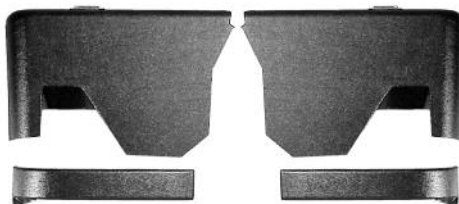

1970-1972 REAR ARM REST PANELS

- 70-01804 70-72 4 piece, Black . . . . . $ 109.00 set
- 70-01805 70-72 4 piece, Dark Blue . . . . $ 109.00 set
- 70-01806 70-72 4 piece, Dark Green . . . $ 109.00 set
- 70-01807 70-72 4 piece, Red . . . . . $ 109.00 set