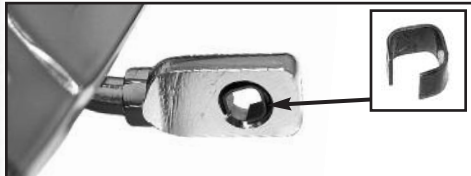

INTERIOR MIRROR ANTI-MOVEMENT INSERT

- 64-038141 64-72 insert . . . . . $ 2.00 ea.