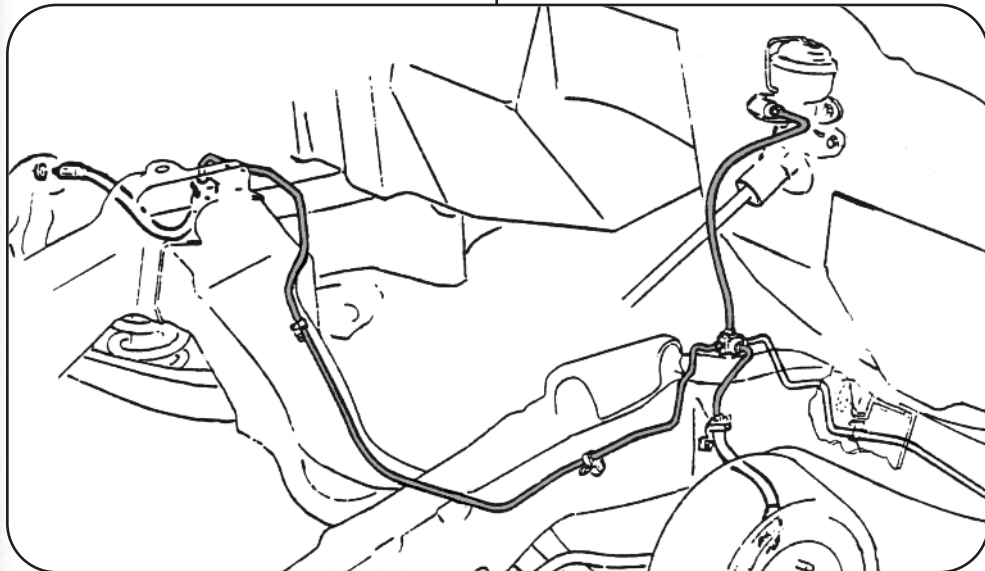

CHEVELLE & EL CAMINO PARTS

Car Shop Inc. 739 North Batavia Orange, California 92868

FRONT BRAKE LINE KITS O. E.

FRONT BRAKE LINE KITS, STAINLESS

FRONT CALIPER & WHEEL CYLINDER LINES

ORIGINAL MATERIAL

- 67-09539 67 Caliper lines, 1/2" LH & 7/16" RH ports .....$ 18.00 pr.
- 67-09540 67 Caliper lines, 3/8" LH & RH ports ...$ 18.00 pr.