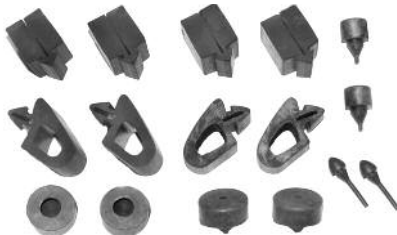

RUBBER BUMPER KIT

Includes: Door, trunk, hood, side of fender, gas tank door and glove box bumpers.

64-04601	64	Chevelle	.....$	12.00 kit
64-04602	64	El Camino	.....$	12.00 kit
65-04603	65	Chevelle	.....$	12.00 kit
65-04604	65	El Camino	.....$	12.00 kit
66-04605	66	Chevelle	.....$	12.00 kit
66-04606	66	El Camino	.....$	12.00 kit
67-04607	67	Chevelle	.....$	12.00 kit
67-04608	67	El Camino	.....$	12.00 kit