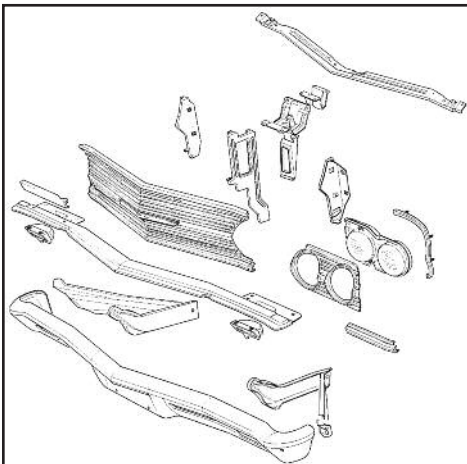

CHEVELLE & EL CAMINO PARTS

Car Shop Inc. 739 North Batavia Orange, California 92868

GRILL RIVETS

Threaded style, replaces original rivets, silver.

64-05801 64-68 replacement .....$ .75 ea.

Original style, flat top rivets.

67-07842 13 pieces, black .....$ 6.00 kit

Original style, rivets.

62-07841 19 pieces, silver .....$ 6.00 kit

GRILLS

64-05803 64 reproduction .....$ 139.00 ea.

64-05804 64 "GM" (N.O.S.) .....$ 450.00 ea.

64-05805 64 upper grill molding reproduction .....$ 55.00 ea.

64-05806 64 upper grill molding "GM" (N.O.S.) .....$ 200.00 ea.

65-05807 65 .....$ 165.00 ea.

GRILLS

66-05809 66 Standard .....$ 129.00 ea.

66-05810 66 "SS" .....$ 129.00 ea.

67-05811 67 Standard .....$ 125.00 ea.

67-05812 67 "SS" .....$ 125.00 ea.

68-05813+ 68 reproduction .....$ 195.00 ea.

68-05814+ 68 "GM" (N.O.S.) .....$ 650.00 ea.

GRILLS

69-05815+ 69 "SS", With center molding provision .....$ 125.00 ea.

69-05816+ 69 "STD." With-out center molding provision .....$ 125.00 ea.

69-05817+ 69 "GM", With-out center molding provision .....$ 359.00 ea.

70-05818 70 reproduction, black ....$ 125.00 ea.

70-05819 70 "GM", silver .....$ 389.00 ea.

71-05820+ 71 silver .....$ 125.00 ea.

+ The following items require additional shipping and handling.

Fax Order 1-714-771-0407 • Toll Free 1-800-235-2470 • www.TruckandCarShop.com • 2019 Catalog