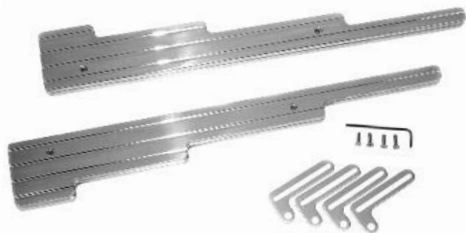

Polished Aluminum.

64-13011 64-72 Small block or big block Ball milled .....$ 39.00 pr.