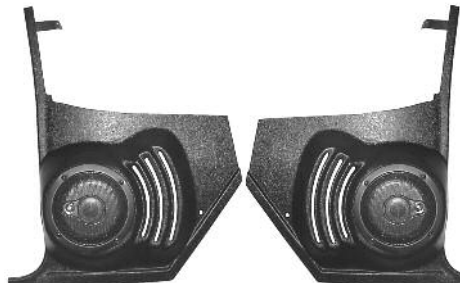

KICK PANELS WITH SPEAKERS

Features Custom Auto Sound 6 1/2" 80 watt speakers.

64-01215	64-67	with A/C, black	.....	$ 129.00	pr.
65-01215	64-66	without A/C, black	.....	$ 129.00	pr.
67-01216	67	without A/C, black	.....	$ 129.00	pr.
68-01217	68-72	without A/C, black	.....	$ 129.00	pr.
68-01218	68-72	with A/C, black	.....	$ 129.00	pr.

Features Pioneer 6 1/2" 160 watt speakers.

64-012151	64-67	with A/C, black	.....	$ 189.00	pr.
65-012151	64-66	without A/C, black	.....	$ 189.00	pr.
67-012161	67	without A/C, black	.....	$ 189.00	pr.
68-012171	68-72	without A/C, black	.....	$ 189.00	pr.
68-012181	68-72	with A/C, black	.....	$ 189.00	pr.