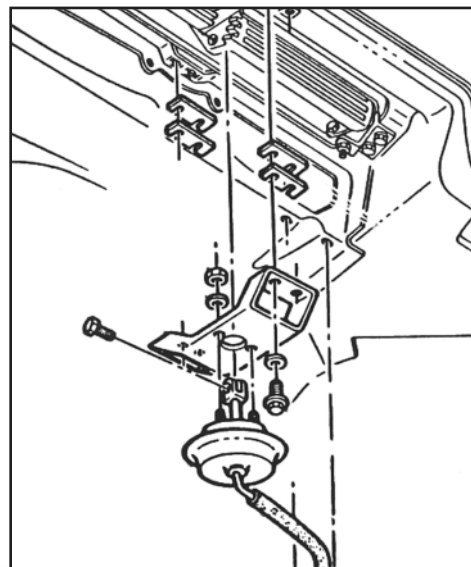

## COWL INDUCTION ACTUATOR SUPPORT

Bracket for mounting actuator to the hood.

- 70-12104 70-72 . . . . . \$ 16.00 ea.