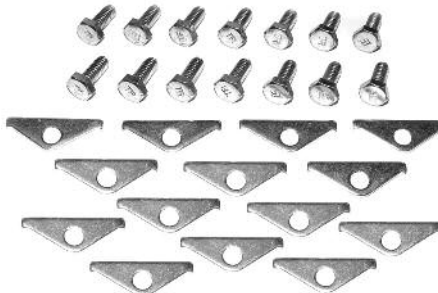

Complete set of zinc-plated retainers and zinc-plated bolts with the correct TR insignia on the head, 8 retainers and bolts.

64-12811 64-72 Small Block .....$ 13.00 kit