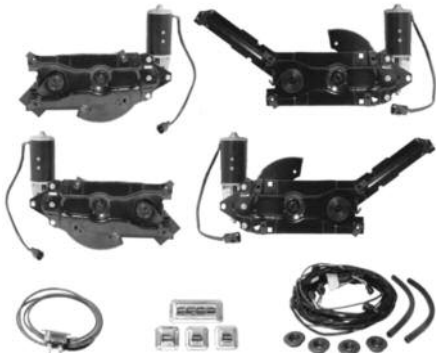

CHEVELLE & EL CAMINO PARTS

Car Shop Inc. 739 North Batavia Orange, California 92868

WINDOW REGULATOR ROLLERS

64-03619 64-72 .....$ 4.00 ea.

POWER WINDOW KITS

Kit includes: regulators with new motors, plug in wiring harness, conduits, correct switches and instruction. Easy to install.

64-03670+ 64-65 Chevelle coupe .....$ 795.00 kit
64-03671+ 64-65 Chevelle convertible ...$ 795.00 kit
66-03670+ 66-67 Chevelle coupe .....$ 795.00 kit
66-03671+ 66-67 Chevelle convertible ..$ 795.00 kit
69-03670+ 69-72 Chevelle coupe .....$ 795.00 kit
69-03671+ 69-72 Chevelle convertible ...$ 795.00 kit

64-03673+ 64-67 El Camino .....$ 595.00 kit
68-03673+ 68-72 El Camino .....$ 595.00 kit

Power window motors & switches on page 121-122.