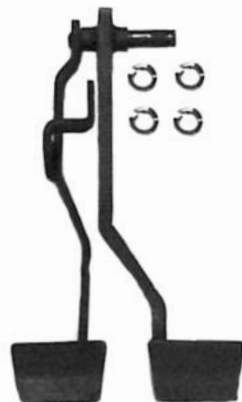

BRAKE AND CLUTCH PEDALS

64-10418 64-66 Brake .....$ 70.00 ea.
64-10419 64-66 Brake & Clutch .....$ 94.00 pr.
67-10420 67 Brake .....$ 70.00 ea.
67-10421 67 Clutch .....$ 70.00 ea.
67-10421 67 Brake & Clutch .....$ 99.00 pr.
68-10422 68-72 Brake .....$ 70.00 ea.
68-10423 68-72 Clutch .....$ 70.00 ea.
67-10423 68-72 Brake & Clutch .....$ 94.00 pr.