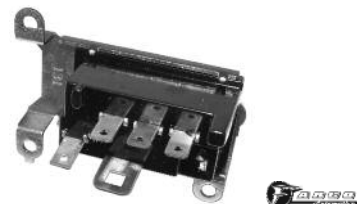

72-108382	72	without recessed park**	$ 40.00	ea.

72-108383	72	with recessed park	$ 40.00	ea.

** (wipers are visible when in off position)

WINDSHIELD WIPER SWITCH RETAINING NUT

66-108385	66-68	.....$	5.00	ea.

WINDSHIELD WIPER SWITCH BEZEL

66-10839	66	.....$	37.00	ea.

68-10839	68	.....$	23.00	ea.

WINDSHIELD WIPER SWITCH KNOB

66-10841	66	.....$	14.00	ea.

67-10841	67	.....$	8.00	ea.

68-10901	68	.....$	15.50	ea.
69-10902	69-72	.....$	3.50	ea.