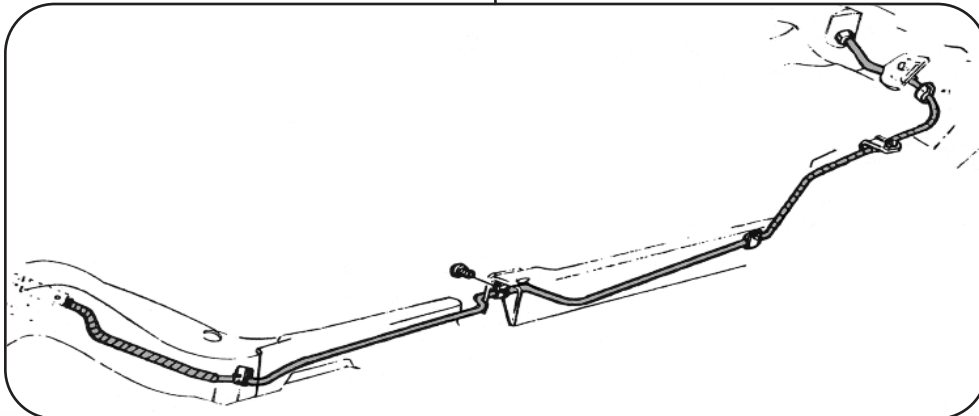

CHEVELLE & EL CAMINO PARTS

Car Shop Inc. 739 North Batavia Orange, California 92868

FRONT TO REAR BRAKE LINES

FRONT TO REAR BRAKE LINES

ORIGINAL MATERIAL

64-09542+	64	Hardtop	$ 55.00 ea.
64-09543+	64-65	Convertible / El Camino	$ 55.00 ea.
65-09544+	65	Hardtop	$ 55.00 ea.
66-09545+	66	Hardtop	$ 55.00 ea.
66-09546+	66	Convertible / El Camino	$ 55.00 ea.
67-09547+	67	Hardtop	$ 55.00 ea.
67-09548+	67	Convertible / El Camino	$ 55.00 ea.
68-09549+	68	Hardtop	$ 55.00 ea.
68-09550+	68	Convertible	$ 55.00 ea.
68-095501+	68	El Camino	$ 55.00 ea.
69-09551+	69	Hardtop	$ 55.00 ea.
69-09552+	69	Convertible	$ 55.00 ea.
69-095521+	69	El Camino	$ 55.00 ea.
70-09553+	70	Hardtop, front disc 2 pc. Line	$ 55.00 pr.
70-09554+	70	Conv., front disc, 2 pc. Line	$ 55.00 pr.
70-095541+	70	El Camino, front disc	$ 55.00 ea.
70-09555+	70	Hardtop, front drum only	
	71-72	Hardtop, disc or drum	$ 55.00 ea.
70-09556+	70	Conv., front drum only	
	71-72	Conv., disc or drum	$ 55.00 ea.
70-095561+	70	El Camino, front drum only	
	71-72	El Camino, disc or drum	$ 55.00 ea.

STAINLESS STEEL