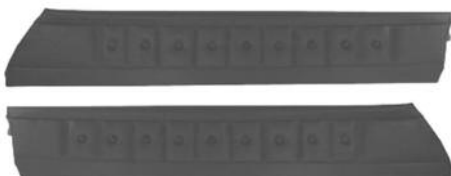

Specify color.

73-01424 73 Front .....$ 295.00 pr.

1974-76 Door panels

Madrid grain vinyl with Elk grain inserts, upper panel only.
Dielectrically sealed squares with button centers.

Colors available: 74-76 Black, 74/76 Saddle, 75 Dark Saddle, 74-75 Jade Green, 74-76 White, 74-75 Bright Red, 74-75 Sandalwood, 76 Dark Blue, 76 Red.

Specify color.

74-01424 74-76 Front .....$ 285.00 pr.

74-01426 74-76 Rear .....$ 149.00 pr.

1977 Door panels

Sierra grain vinyl with Elk grain inserts, upper panel only.
Dielectrically sealed squares with button centers.

Colors available: Black, Saddle, White, Light Blue, Firethorne Red.