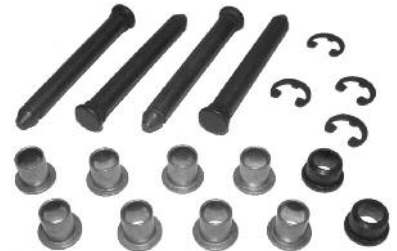

DOOR HINGE PIN & BUSHING KITS

66-035141 66-67 .....$ 17.00 kit
68-035141 68-72 .....$ 18.00 kit

LOWER DOOR HINGE ROLLER REPAIR KIT

66-03515 66-67 Detent repair kit .....$ 16.00 kit