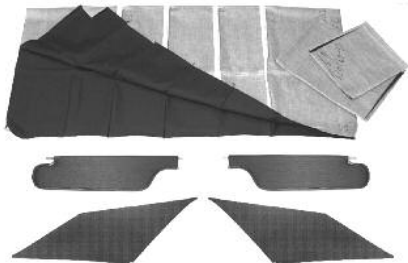

HEADLINER, SAIL PANEL & SUNVISOR KIT

Kits include: Headliner, upholstered sail panels & sunvisors.

Reproduced from the original factory patterns and are available in all of the correct factory colors and grains.

Note: Please specify color when ordering.

Basketweave vinyl

64-02181 64-65 Chevelle coupe . . . . . $ 195.00 kit

Diamondweave vinyl

66-02181 66 Chevelle coupe, (1st design) . . . . . $ 195.00 kit

66-02182 66 Chevelle coupe, (2nd design) . . . . . $ 195.00 kit

Impala leatherette vinyl

67-02181 67 Chevelle coupe . . . . . $ 195.00 kit

Bedford rib vinyl

68-02181 68 Chevelle coupe . . . . . $ 195.00 kit

Bedford rib vinyl

69-02181 69 Chevelle coupe . . . . . $ 195.00 kit

Premier perforated vinyl

70-02181 70-72 Chevelle coupe . . . . . $ 195.00 kit