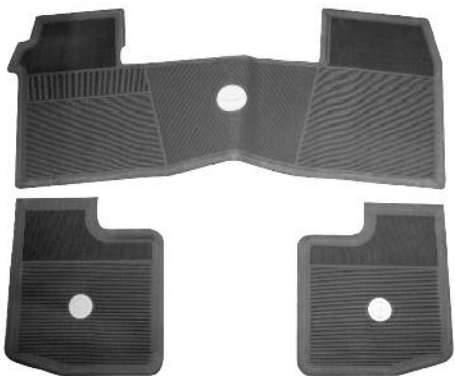

CHEVELLE & EL CAMINO PARTS

Car Shop Inc. 739 North Batavia Orange, California 92868

BOW TIE RUBBER FLOOR MATS (ORIGINAL STYLE)

Original style bow tie replica floor mats. Sold in sets of 3.
Some trimming may be required.

64-019051	64	Black	.....	$ 259.00	set
64-019052	64	Red	.....	$ 259.00	set
64-019053	64	Lt. Blue	.....	$ 259.00	set
64-019054	64	Med. Blue	.....	$ 259.00	set
64-019055	64	Dark Blue	.....	$ 259.00	set
64-019056	64	Fawn	.....	$ 259.00	set
64-019057	64	Dark Green	.....	$ 259.00	set