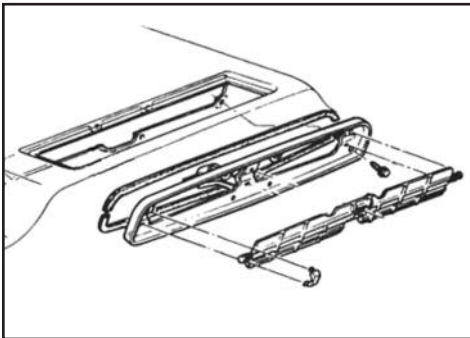

COWL INDUCTION FLOW CONTROL VALVE

New reproduction of the flow control valve that fits in-line with the actuator vacuum line.

- 70-12109 70-72 .....$ 24.00 ea.