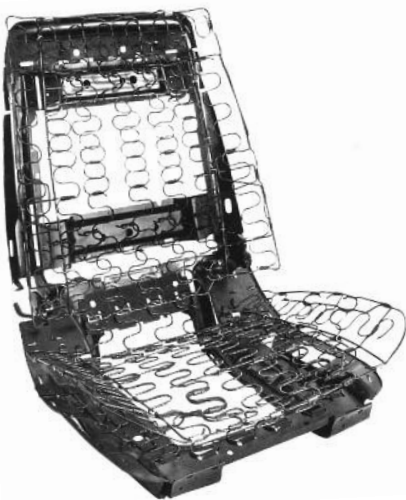

BUCKET SEAT FRAME ASSEMBLY

Now includes seat springs.

66-00928+ 66-68 LH .....$ 395.00 ea.

66-00929+ 66-68 RH .....$ 395.00 ea.

69-00930+ 69-72 LH or RH .....$ 419.00 ea.