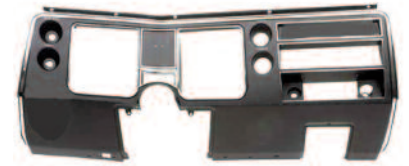

DASH INSTRUMENT BEZELS

68-02927 68 without A/C ..... $ 259.00 ea.