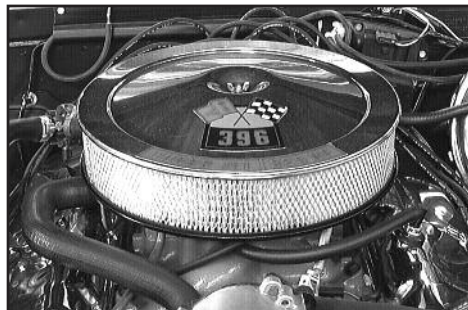

LOCK WASHERS

- 67-12765 1/4" ID .....$ .20 ea.
- 67-12766 5/16" ID .....$ .20 ea.
- 64-066102 3/8" .....$ .20 ea.
- 64-066103 7/16" .....$ .20 ea.
- 64-066104 1/2" .....$ .20 ea.

STANDARD NUT

- 64-066105 3/8"-16 .....$ .25 ea.
- 64-066106 7/16"-14 .....$ .25 ea.

ROUND PUSH-IN NUTS

- 64-06667 1/8" stud size .....$ .20 ea.
- 64-06668 5/32" stud size .....$ .20 ea.
- 64-06669 3/16" stud size .....$ .20 ea.