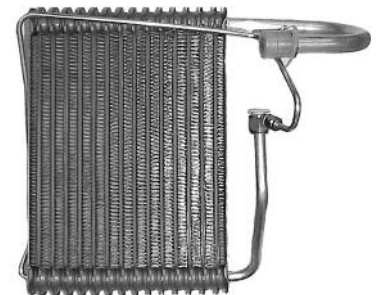

- 68-10647 68-72 .....$ 329.00 ea.
- 73-10647 73 .....$ 329.00 ea.

A/C EVAPORATOR CASE DRAIN HOSE

- 66-10652 66-69 All with A/C .....$ 10.00 ea.

+ The following items require additional shipping and handling.

Fax Order 1-714-771-0407 • Toll Free 1-800-235-2470 • www.TruckandCarShop.com • 2019 Catalog