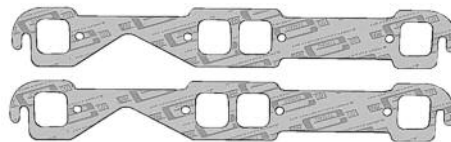

HEADER GASKET SETS

64-11607	64-72	SB	$ 20.00 set
64-11608	64-72	BB	$ 24.00 set