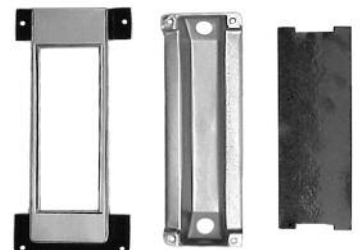

CENTER SHIFT PLATE ASSEMBLY

For Automatic transmission consoles, lens not included.

- 68-02418 68-72 ..... $ 95.00 set

+ The following items require additional shipping and handling.

Fax Order 1-714-771-0407 • Toll Free 1-800-235-2470 • www.TruckandCarShop.com • 2019 Catalog