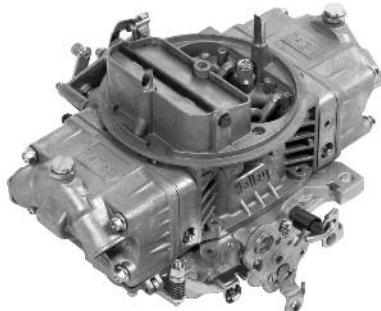

HOLLEY 650 & 750 CFM 4-BBL

Model 4150, dual feed, double pump, manual choke with mechanical secondaries. Gold chromate finish!

64-12209 64-72 650 CFM ..... $ 469.00 ea.

64-12210 64-72 750 CFM ..... $ 529.00 ea.