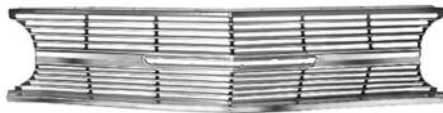

65-05807 65 .....$ 165.00 ea.