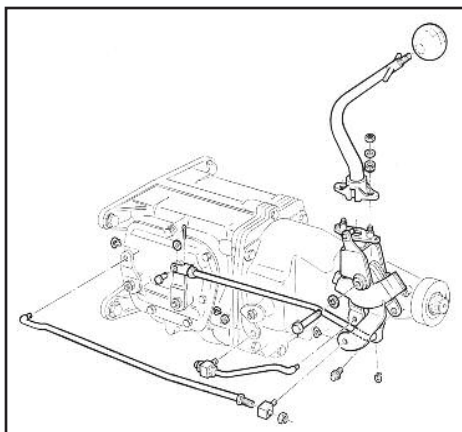

CHEVELLE & EL CAMINO PARTS

Car Shop Inc. 739 North Batavia Orange, California 92868

4-SPEED SHIFTER BALLS

64-02701	64-67	Chrome ball, 1/2"	$ 15.00 ea.
68-02707	68-72	Chrome ball, 5/16"	$ 19.00 ea.
68-02708	68-72	Chrome ball, 3/8"	$ 21.00 ea.

Features the same 4-speed pattern as the original.

64-02702	64-67	White ball, 1/2"	$ 31.00 ea.
68-02703	68-72	White ball, 5/16"	$ 19.00 ea.
68-02704	68-72	White ball, 3/8"	$ 19.00 ea.

Features the same 4-speed pattern as the original.

68-02705	68-72	Black ball, 5/16"	$ 19.00 ea.
68-02706	68-72	Black ball, 3/8"	$ 19.00 ea.

4-SPEED SHIFTER MECHANISM

68-02715	68-72	.....	$ 110.00 ea.

1964-67 4-SPEED SHIFTER HANDLES

64-02709	64-67	With bench seat, 1/2" . . .	$ 99.00 ea.
64-02710	64-66	With bucket seats, 1/2" . .	$ 99.00 ea.
67-02711	67	With bucket seats, 1/2" . .	$ 99.00 ea.

1968-72 4-SPEED SHIFTER HANDLES

68-02712	68-72	With bench seat, 5/16" . .	$ 73.00 ea.
68-02713	68-72	With bucket seats, 5/16" .	$ 73.00 ea.

4-SPEED SHIFTER LINKAGE

68-02717	68-72	.....	$ 76.00 set

4-SPEED SHIFTER & LINKAGE KIT

1. Includes: Mounting plate, linkage, shifter mechanism & stabilizer.

68-027171	68-72	.....	$ 199.00 kit

HURST COMPETITION PLUS 4-SPEED SHIFTERS & INSTALL KITS

Shifter

Includes: Mechanism handle & knob

64-02718	64-67	Fits muncie	$ 389.00 set
68-02719	68-72	Fits muncie	$ 339.00 set

Install kit

Includes: Mounting plate, linkage, levers & hardware.

64-02720	64-68	Fits muncie	$ 199.00 set
69-02721	69-72	Fits muncie	$ 199.00 set

Note: 64-68 shift levers attach to studs with nuts,
69-72 shift levers attach with bolts

4-SPEED REVERSE LOCK OUT LINKAGE KITS

Bellcrank, upper and lower rods

69-02755	69-72	.....	$ 93.00 kit

CROSS SHAFT FRAME BRACKET