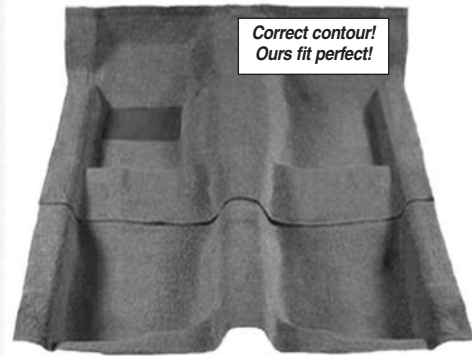

Carpet is 80/20 rayon/nylon blend just like the original.  
Features pre-installed jute backing, hole for dimmer switch and correct heel pads.

**2-piece original design, Includes front and rear sections.**