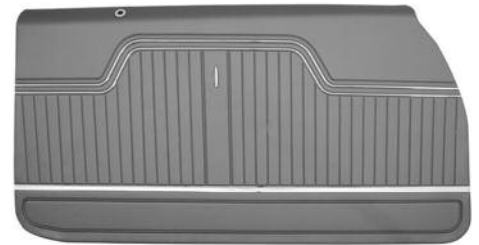

1970-72 DOOR & QUARTER TRIM PANELS FULLY ASSEMBLED

These fully assembled panels make installation a breeze and feature the same high quality as our unassembled panels. Everything is pre-attached (chrome molding, metal top backing rails, door lock knob ferrules and inside window felts), so all you need to do is hang it on your door. They do not include door panel attachment clips or nameplates. Available in all of the factory original colors.

Specify color when ordering.

See Unassembled Section for colors!

- 70-01424+ 70-72 Front, El Camino . . . . $ 225.00 pr.
- 70-01425+ 70-72 Front, Chevelle
  2-dr. coupe & conv. . . . $ 225.00 pr.