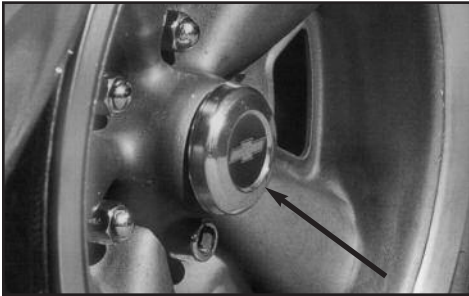

CHEVELLE & EL CAMINO PARTS

Car Shop Inc. 739 North Batavia Orange, California 92868

"BOW-TIE" CENTER CAPS

Blue with the silver Chevrolet "Bow-Tie".

71-08936 71-72 reproduction ..... $ 23.00 ea.
71-08937 71-72 Original GM ..... $ 135.00 ea.