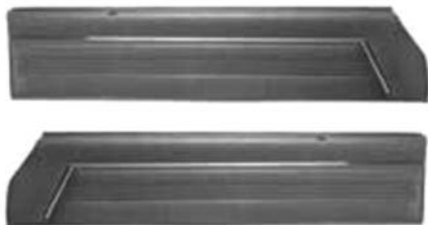

Specify color.

77-01424 77 Front .....$ 295.00 pr.

77-01426 77 Rear .....$ 149.00 pr.

1978-80 Door panels

Sierra grain vinyl upper panel only.

Dielectrically sealed horizontal lines with hockey stick shaped chrome mylar trim.

Front door panels includes metal top backing rails, door lock knob ferrules and inside window felts.

Colors available: Black, White, Maroon, Camel, Light Blue, Navy Blue, Carmine Red, Willow Green.

Specify color.

78-01424 78-80 Front .....$ 319.00 pr.

78-01426 78-80 Rear .....$ 75.00 pr.