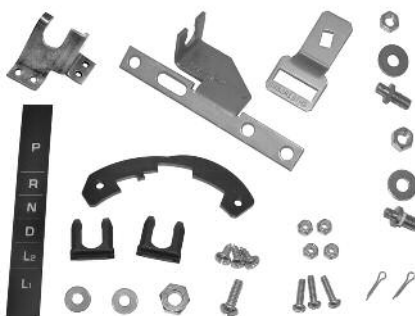

SHIFTER DETENT CONVERSION & SHIFTER CABLE MOUNTING KITS

This kit allows the use of your original shifter when the PG transmission is replaced with a TH350, TH400, 200R4, 700R4 or 4L60.

This kit eliminates the rod linkage and replaces it with a 68-72 cable # 68-02405, sold separately.

64-025011 64-65 TH350, TH400 .....$ 109.00 kit

64-025021 64-65 200R4 / 700R4 / 4L60 ..$ 109.00 kit

66-025011 66-67 TH350, TH400 .....$ 109.00 kit

66-025021 66-67 200R4 / 700R4 / 4L60 ..$ 109.00 kit