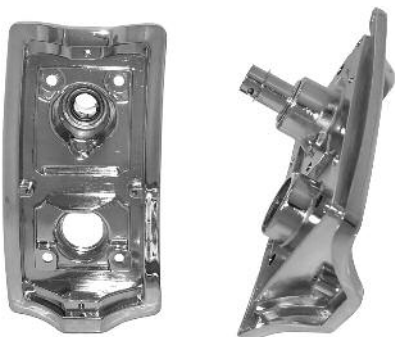

CHEVELLE & EL CAMINO PARTS

Car Shop Inc. 739 North Batavia Orange, California 92868

EL CAMINO / CHEVELLE WAGON TAIL LIGHT HOUSINGS

64-04917 64 El Camino
64 Station wagon
LH & RH .....$ 145.00 pr.