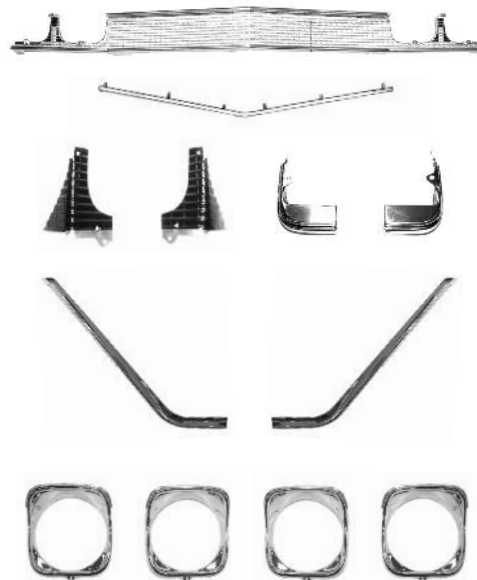

1968 GRILL AND FRONT END MOLDING KIT

Kit includes:

- 1 Center Grill
- 1 Header Panel Molding
- 2 Grill Extensions upper,(L and R)
- 2 Grill Extensions lower,(L and R)
- 2 Fender "Eyebrow" Moldings
- 4-Headlight Bezels

68-060021+ 68 .....$ 535.00 kit