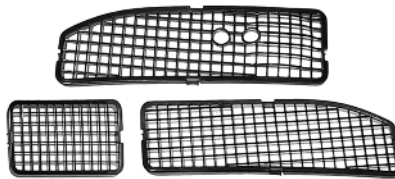

UPPER COWL PANEL VENT GRILLS

This is the grill mesh that fits in the cowl (the area directly in front of the base of the front windshield), keep the leaves out. 3 pieces.

68-12007 68-72 w/o A/C .....$ 20.00 set

68-12008 68-72 w/A/C .....$ 20.00 set