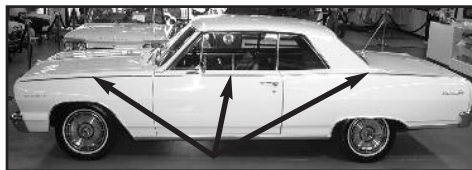

1964 "SS" 6 PIECE UPPER MOLDING KIT

Includes: LH & RH fender, door and long 1/4 panel moldings.
64-06435+ 64 LH & RH, 6-pcs. .... $ 220.00 set