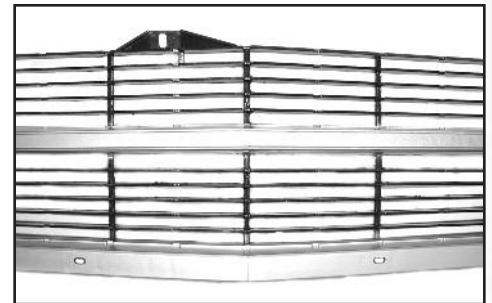

1969 standard grill

69-05815+ 69 "SS", With center molding provision .....$ 125.00 ea.

69-05816+ 69 "STD." With-out center molding provision .....$ 125.00 ea.

69-05817+ 69 "GM", With-out center molding provision .....$ 359.00 ea.