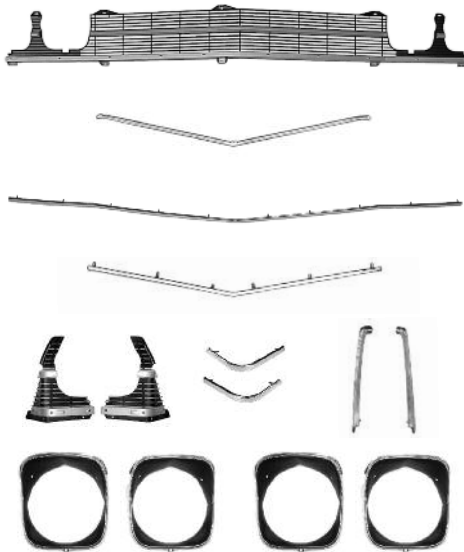

CHEVELLE & EL CAMINO PARTS

Car Shop Inc. 739 North Batavia Orange, California 92868

1969 GRILL AND FRONT END MOLDING KIT

Kit includes:

- 1 Grill
- 1 Center Grill Molding (SS only)
- 1 Lower Grill Molding
- 1 Header Panel Molding
- 2 Grill Extensions (LH & RH)
- 2 Grill Extension Molding (LH & RH)
- 2 Fender "Eyebrow" Molding (Short SS style) or...
- 2 Fender "Eyebrow" Moldings (Malibu & El Camino long style)
- 4-Headlight Bezels

69-06003+ 69 "SS" ..... $ 499.00 kit

69-06004+ 69 "Standard & El Camino" ..... $ 459.00 kit