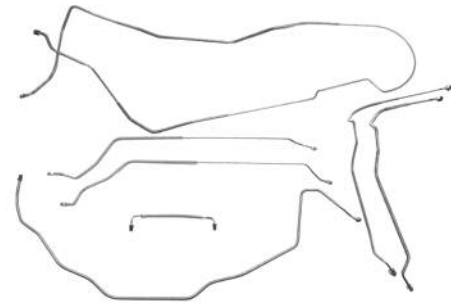

### CHEVELLE

73-09560+	73-77	with manual disc 7 line set	\$ 145.00 set
73-09561+	73-77	with power disc 7 line set	\$ 145.00 set
78-09562+	78-83	with power disc 7 line set	\$ 145.00 set