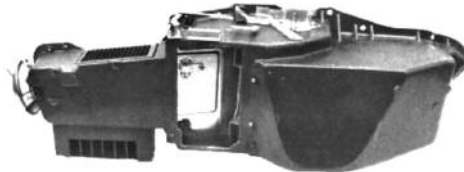

- 70-10636 70-72 with A/C .....$ 429.00 ea.