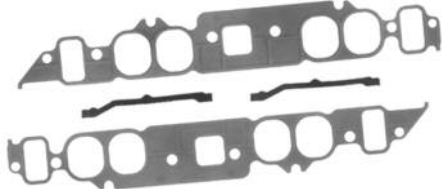

64-12502 64-72 BB with oval port .....$ 21.00 set
64-12503 64-72 BB with rectangle port ..$ 21.00 set