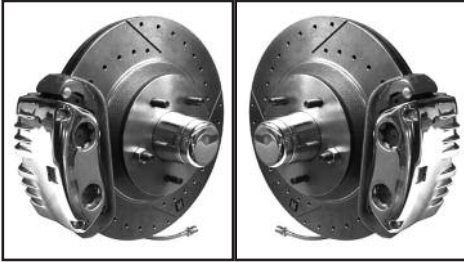

CHEVELLE & EL CAMINO PARTS

Car Shop Inc. 739 North Batavia Orange, California 92868

13" FRONT DISC BRAKE KIT

Includes: 13" cross drilled and gas slotted rotors, dual 38mm piston aluminum calipers, stock height spindles, high performance brake pads, bearings, seals, steel hubs, rubber brake hoses, grease caps, spindle nuts, mounting brackets and all necessary hardware.

Must use 17" rims or larger.

64-094051+ 64-72 stock height . . . . . $ 999.00 set