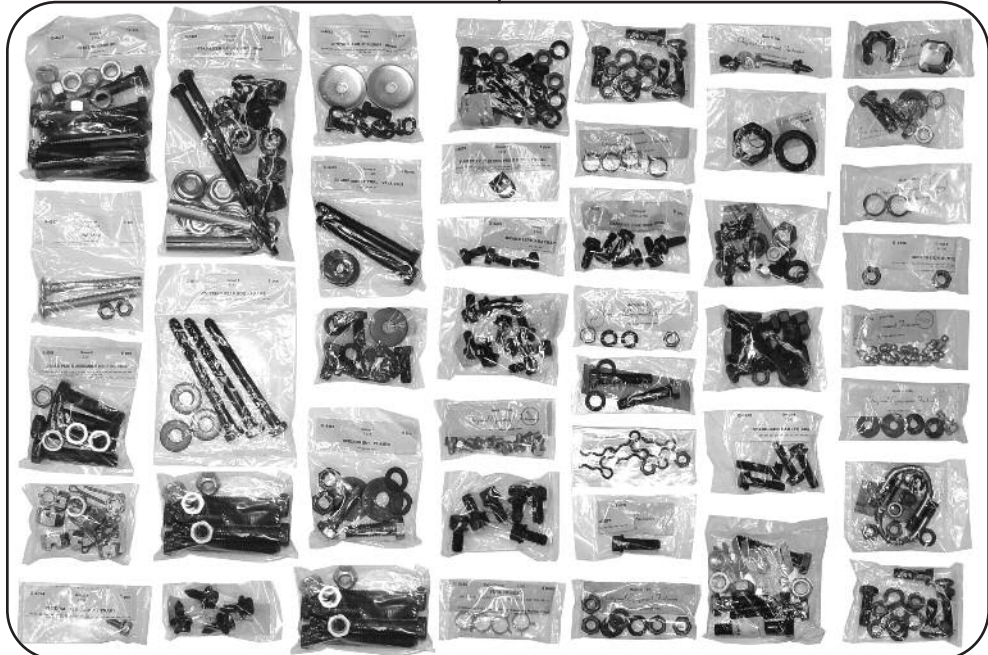

MASTER CHASSIS FASTENER KITS

MASTER CHASSIS FASTENER KITS

LINE CLIPS

64-096112 2 line, push in .....$ 4.00 ea.

64-096113 2 line, rivet style .....$ 5.00 ea.

64-096114 frame clip, bolt on, black ....$ 5.00 ea.

64-096115 3/16", 1 line, snap in .....$ 3.00 ea.

64-096116 1/4", 1 line, snap in .....$ 3.00 ea.

68-096117 68-72 booster clip .....$ 8.00 ea.

Holds brake lines to the power booster bracket.