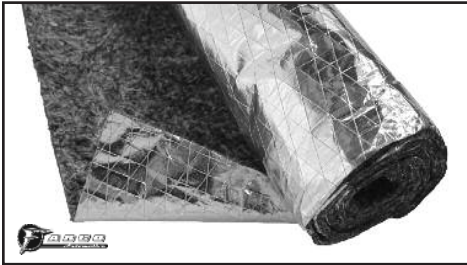

## HEAT SHIELD JUTE PADDING

Insulates against heat, cold and noise. 48" x 72"

64-018291+ all One sided foil . . . . . \$ 22.00 roll

64-018292+ all Two sided foil . . . . . \$ 26.00 roll