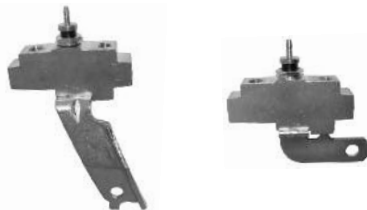

DISC BRAKE PROPORTIONING VALVE, ORIGINAL DESIGN

- 67-094145 67 .....$ 75.00 ea.
- 68-094145 68-69 .....$ 75.00 ea.
- 70-094145 70-72 .....$ 75.00 ea.