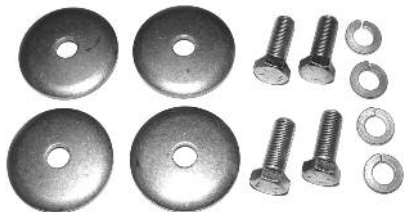

UPPER A-ARM BUSHING RETAINER KIT