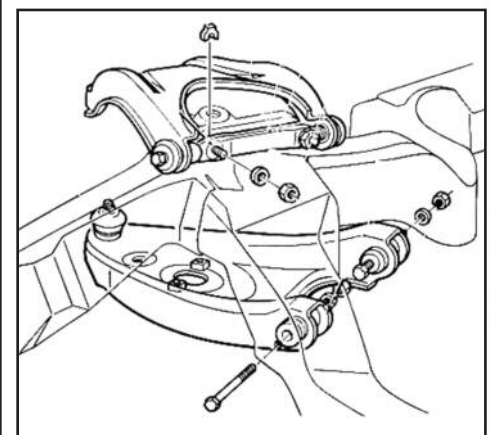

IDLER ARM

64-08518	64	with 13/16" diameter	$ 35.00 ea.
64-08519	64-67	with 7/8" diameter	$ 45.00 ea.
68-08520	68-72		$ 35.00 ea.

IDLER ARM BOLT KIT

3/8-16 x 1 1/4, grade 8.			
64-085182	64-72		$ 7.00 kit

STEERING ARMS

64-085201	64-72	LH & RH	$ 69.00 pr.

CASTLE NUT KITS

64-08540	64-69	20 pieces	$ 11.00 kit
70-08540	70-72	20 pieces	$ 11.00 kit

BALL JOINTS

UPPER			
64-08521	64-72	LH or RH, import	$ 18.00 ea.
67-110081	68-74	LH or RH, USA	$ 32.00 ea.
73-08521	73-87	LH or RH	$ 22.00 ea.

LOWER			
64-08522	64-72	LH or RH, import	$ 18.00 ea.
67-110101	64-72	LH or RH, USA	$ 36.00 ea.
73-08522	73-87	LH or RH	$ 23.00 ea.

UPPER CONTROL ARM SHAFT & BUSHING KIT

<i>Original style, washers held on by bolts.</i>			
64-085231	64-72	LH or RH	$ 55.00 ea.

<i>Replacement style, washers held on by nuts.</i>			
64-08523	64-72	LH or RH	$ 39.00 ea.

FRONT END ALIGNMENT SHIM SET

67-11030	64-87	24 pcs, 3 assorted thicknesses	$ 8.00 set

UPPER CONTROL ARM BUSHING

64-08524	64-72		$ 7.00 ea.
73-08524	73-77		$ 6.00 ea.

LOWER CONTROL ARM BUSHING

64-08525	64-66	Front of arm, 1.67" dia.	$ 9.00 ea.
66-08526	66	Front of arm, 1.42" dia.	$ 9.00 ea.
64-08527	64-66	Rear of arm, 1.90" dia.	$ 12.00 ea.
66-08528	66	Rear of arm, 1.67" dia.	$ 9.00 ea.

67-08529	67-72	Front of arm	$ 9.00 ea.

67-08530	67-72	Rear of control arm (round)	$ 9.00 ea.
70-08531	70-72	Rear of control arm (oval)	$ 11.00 ea.

+ The following items require additional shipping and handling.

Fax Order 1-714-771-0407 • Toll Free 1-800-235-2470 • www.TruckandCarShop.com • 2019 Catalog