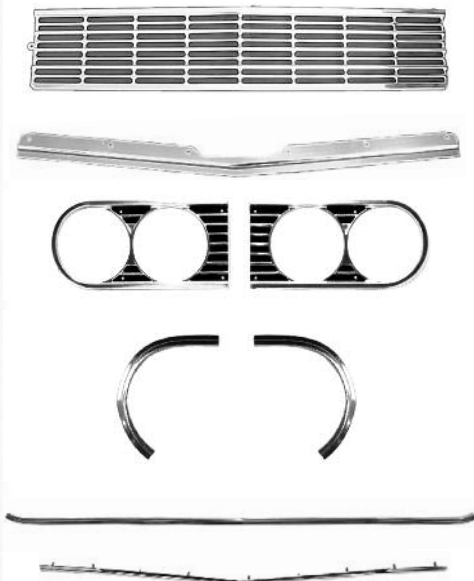

CHEVELLE & EL CAMINO PARTS

Car Shop Inc. 739 North Batavia Orange, California 92868

1964 GRILL AND FRONT END MOLDING KIT

Kit includes:

- 1 Center Grill
- 1 Center Grill Upper Molding
- 2 Headlamp Bezels (LH and RH)
- 2 Fender Headlamp Eyebrow Molding (LH and RH)
- 1 Lower Molding Below Grill
- 1 Leading Hood Edge Molding

64-05918+ 64 .....$ 459.00 kit