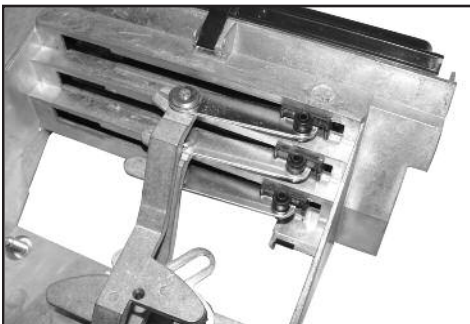

HEATER & A/C CONTROL PANELS

- 66-03321 66-67 without A/C .....$ 185.00 ea.

HEATER AND A/C CONTROL FAN SWITCH

- 64-03323 64-65 with A/C .....$ 39.00 ea.
- 66-03323 66-67 with A/C .....$ 39.00 ea.
- 68-03323 68 with A/C .....$ 39.00 ea.
- 69-03323 69 with A/C, replacement ...$ 69.00 ea.
- 70-03323 70-72 with A/C .....$ 24.00 ea.

HEATER CONTROL FAN SWITCH

- 64-033231 64-65 without A/C .....$ 42.00 ea.
- 66-033231 66-67 without A/C .....$ 42.00 ea.
- 67-033231 68-69 without A/C .....$ 29.00 ea.
- 70-033231 70-72 without A/C .....$ 42.00 ea.