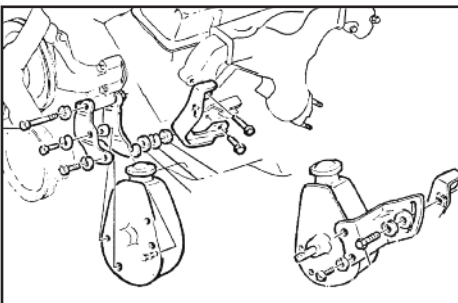

CHEVELLE & EL CAMINO PARTS

Car Shop Inc. 739 North Batavia Orange, California 92868

POWER STEERING PUMP BRACKETS (SMALL BLOCK)

64-08316 64-68 S/B, cradle bracket . . . $ 39.00 ea.

64-08317 64-68 S/B, rear adjuster bracket . . . $ 26.00 ea.

69-08318 69-72 S/B, Cradle bracket . . . $ 23.00 ea.

69-08319 69-72 S/B, rear adjuster, on block . . . $ 28.00 ea.

69-08320 69-72 S/B, adjuster, on pump . . . $ 24.00 ea.

POWER STEERING PUMP BRACKETS (SMALL BLOCK)

69-08322 69-72 S/B bracket kit, 3-pcs. . . $ 69.00 kit

POWER STEERING PUMP BRACKETS (BIG BLOCK)

65-08323 65-68 B/B, cradle bracket . . . $ 39.00 ea.

65-08324 65-68 B/B, adjuster bracket . . $ 23.00 ea.

69-08325 69 B/B, bracket kit, 3-pcs. . . $ 55.00 kit

70-08326 70-72 B/B, cradle bracket . . . $ 30.00 ea.

70-08327 70-72 B/B, adjuster bracket . . $ 25.00 ea.

POWER STEERING BRACKET SPACER

.25 thick x .40 ID & .73 O.D.
69-08321 69-72 SB . . . $ 4.00 ea.

STEERING COLUMN INTERMEDIATE SHAFT SEAL

68-08350 68-77 . . . $ 30.00 ea.

POWER STEERING PUMP SEAL KIT

64-08401 64-66 1.25" OD shaft seal . . . $ 16.00 kit

69-08402 67-72 1.32" OD shaft seal . . . $ 14.00 kit

69-08401 67-72 1.32" OD shaft seal with bushing . . . $ 18.00 kit

POWER STEERING PUMPS

BLACK POWER STEERING PUMPS

These 100% brand new pumps and reservoirs have a beautiful OEM appearance and function. Reservoirs come with all o-rings and fittings, including an AN adapter, if necessary to install in your application.

64-084041 64-68 S/B . . . $ 139.00 ea.

64-084051 64-68 B/B . . . $ 169.00 ea.

64-084061 64-69 6-cyl . . . $ 139.00 ea.

69-084071 69 S/B . . . $ 139.00 ea.

69-084091 69 B/B . . . $ 139.00 ea.