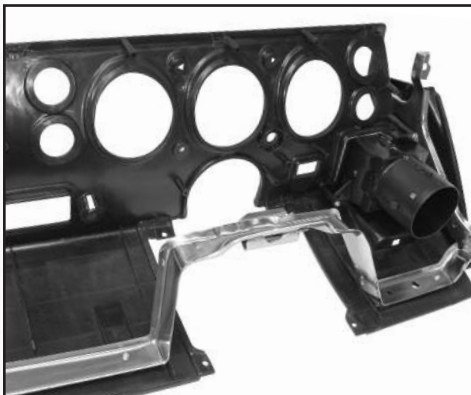

"SS" style, for gauges, includes side vent & underdash vent assemblies
70-02930+ 70-72 .....$ 389.00 ea.