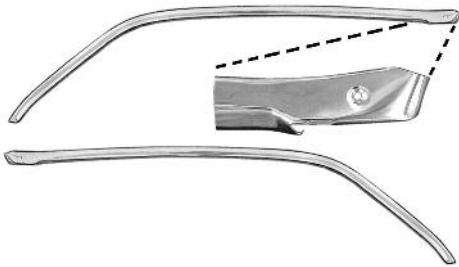

CHEVELLE & EL CAMINO PARTS

Car Shop Inc. 739 North Batavia Orange, California 92868

HEADLINER SIDE MOLDING/WINDLACE KIT

Bright finished aluminum moldings with clips,

- 64-02224+ 64-65 Coupe, 6 pc ..... $ 239.00 set
- 66-02224+ 66-67 Coupe, 4 pc ..... $ 139.00 set

Seals headliner into place along roof line, soft trim, black.

- 70-02224 68-72 Coupe, black ..... $ 75.00 pr.