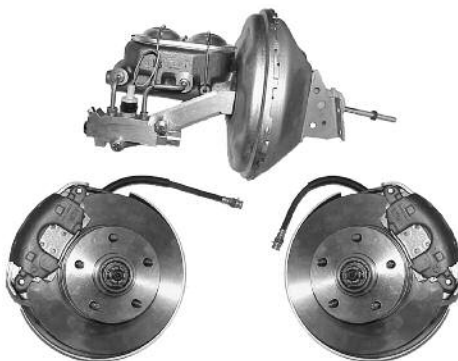

POWER FRONT DISC BRAKE KIT