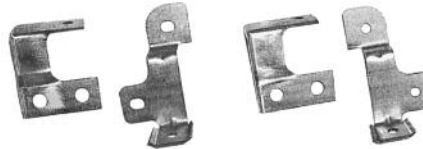

A/C CONDENSER BRACKETS

- 69-10645 69 2 piece set .....$ 42.00 pr.

Mounts condenser to radiator support.

- 70-10645 70-72 4 piece set .....$ 64.00 set