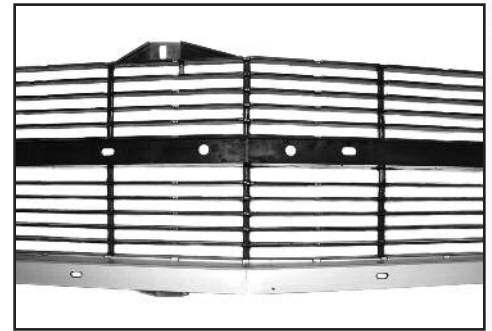

GRILLS

1969 "SS" grill