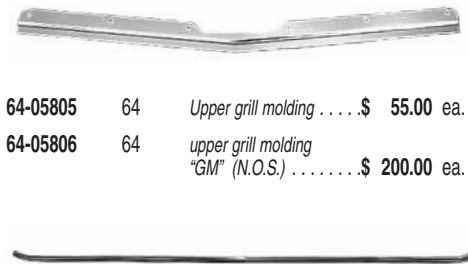

64-05805 64 Upper grill molding ....$ 55.00 ea.
64-05806 64 upper grill molding "GM" (N.O.S.) .....$ 200.00 ea.

64-06205+ 64 Lower, repro .....$ 59.00 ea.