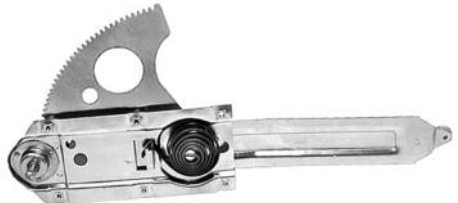

70-036141 70-72 2-dr. coupe/conv. LH front, manual .....$ 79.00 ea.

70-036142 70-72 2-dr. coupe/conv. RH front, manual .....$ 79.00 ea.