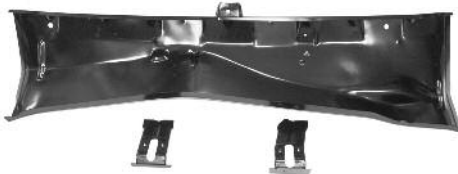

Lower cowl panel, rear section.
66-101551+ 66 .....$ 195.00 ea.