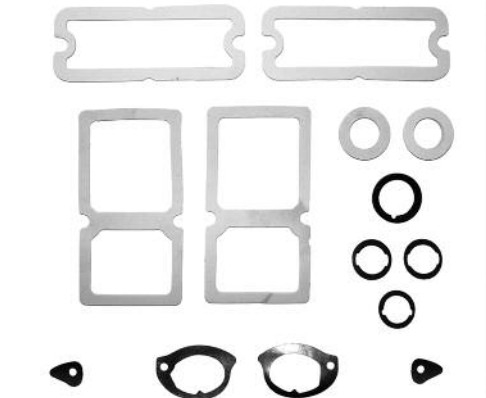

El Camino	$ 16.00 kit
		El Camino	$ 16.00 kit
		El Camino	$ 16.00 kit
		El Camino	$ 16.00 kit
		El Camino	$ 16.00 kit
		El Camino	$ 16.00 kit
		El Camino	$ 16.00 kit
		El Camino	$ 16.00 kit

* The following items require additional shipping and handling.