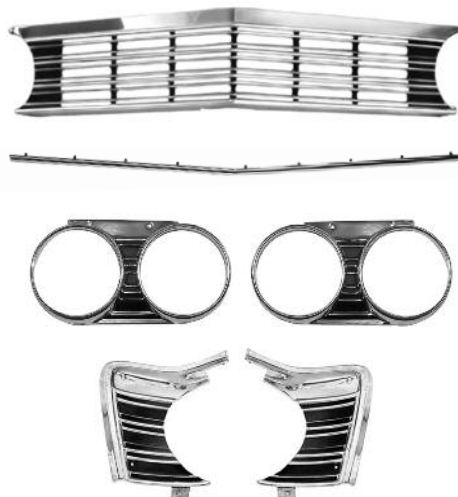

1967 GRILL AND FRONT END MOLDING KIT

Kit includes:

- 1 Center Grill (SS or standard)
- 1 Front Hood Edge Molding
- 2 Headlight Bezels
- 2 Outer Grill Extensions

67-06002+ 67 Standard .....$ 315.00 kit

67-06003+ 67 "SS" .....$ 315.00 kit