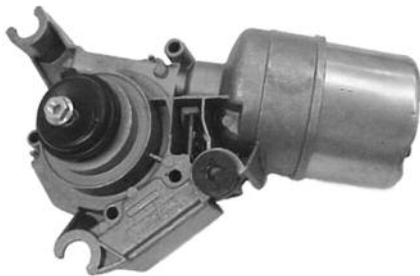

- 69-10925 69-72 with hidden wipers .... $ 149.00 ea.