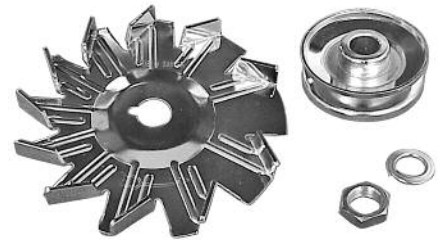

CHROME ALTERNATOR FAN ASSEMBLY

Includes fan, pulley, nut & lock washer.

- 64-11410 64-72 Single groove .....$ 17.00 ea.