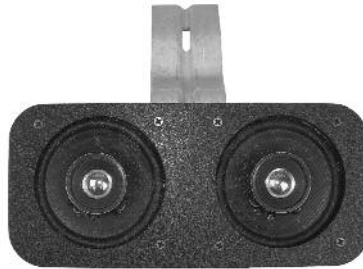

DUAL FRONT SPEAKER

Our dual front speaker fits where the original mono speaker mounts under the dash. This gives you the great sound of two speakers in the front of your car without having to cut your door panels.

- 64-07106 64-65 Chevelle / El Camino ...$ 36.00 ea.
- 66-07107 66-67 Chevelle / El Camino without A/C .....$ 36.00 ea.
- 66-07108 66-67 Chevelle / El Camino with A/C .....$ 36.00 ea.
- 68-07109 68-69 Chevelle / El Camino with A/C .....$ 36.00 ea.
- 68-07110 68-69 Chevelle / El Camino w/o A/C .....$ 36.00 ea.
- 70-07111* 70-77 Chevelle / El Camino with center speaker ...$ 29.00 ea.

*Will not fit 70-72 cars equipped with factory stereo!