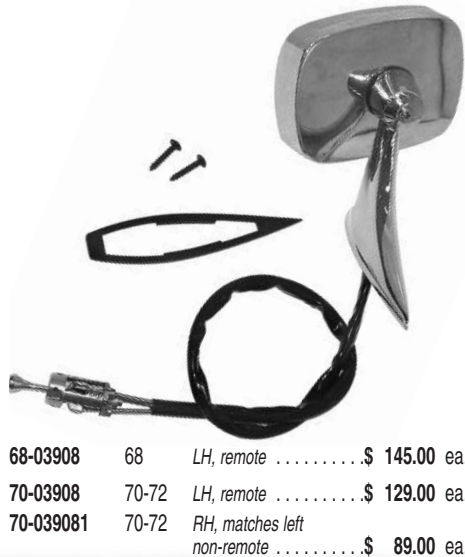

68-03908 68 LH, remote .....$ 145.00 ea.

70-03908 70-72 LH, remote .....$ 129.00 ea.

70-039081 70-72 RH, matches left non-remote .....$ 89.00 ea.