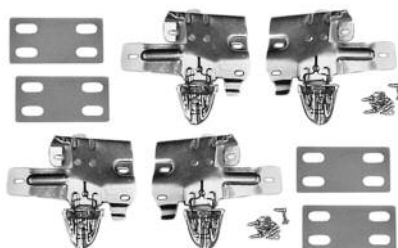

HEADREST MOUNTING KIT

1. Kit mounts two headrests.
- 66-01207 66-68 . . . . . $ 62.00 kit