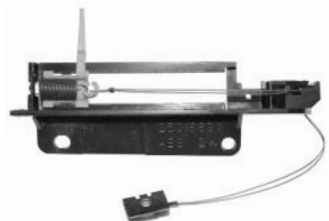

Automatic with gauges column shift indicator assembly.

79-02956	79-85	red	.....$ 39.00 ea.
79-02957	79-85	orange	.....$ 39.00 ea.