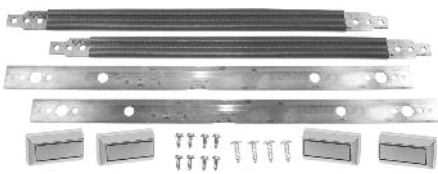

CHEVELLE & EL CAMINO PARTS

Car Shop Inc. 739 North Batavia Orange, California 92868

INTERIOR DOOR PULL STRAP END COVER

Pull strap end cover, 2 per door.

78-03540 78-87 LH or RH, cover .....$ 18.00 ea.

Pull strap end cover insert, 2 per door.

78-03541 78-87 LH or RH, insert .....$ 10.00 ea.

INTERIOR DOOR PULL STRAPS

Includes vinyl pull straps, end covers with inserts & hardware.

16" long.

78-03550 78-87 Black .....$ 45.00 pr.

78-03551 78-87 Navy Blue .....$ 45.00 pr.

78-03552 78-87 Gray .....$ 45.00 pr.

78-03553 78-87 Buckskin .....$ 45.00 pr.

78-03554 78-87 Maroon .....$ 45.00 pr.

19" long.

78-03560 78-87 Black .....$ 45.00 pr.

78-03561 78-87 Navy Blue .....$ 45.00 pr.

78-03562 78-87 Gray .....$ 45.00 pr.

78-03563 78-87 Buckskin .....$ 45.00 pr.

78-03564 78-87 Maroon .....$ 45.00 pr.

21" long.

78-03570 78-87 Black .....$ 45.00 pr.

78-03571 78-87 Navy Blue .....$ 45.00 pr.

78-03572 78-87 Gray .....$ 45.00 pr.

78-03573 78-87 Buckskin .....$ 45.00 pr.

78-03574 78-87 Maroon .....$ 45.00 pr.