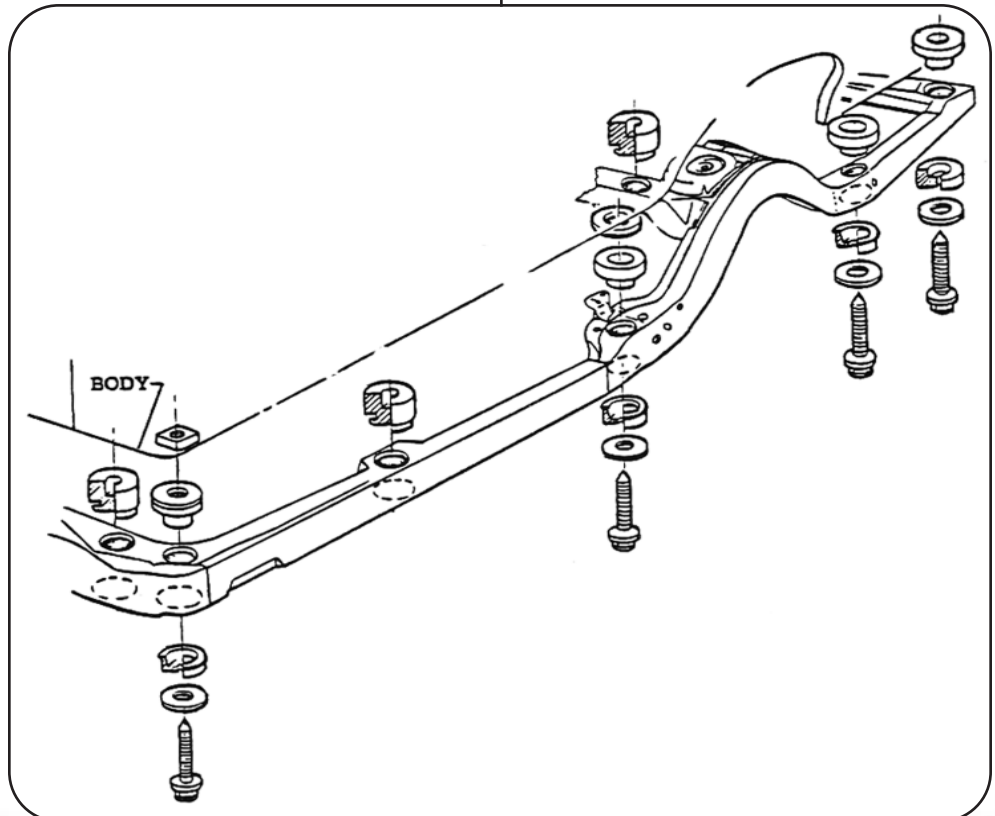

64-08826 64-77 .....$ 299.00 kit

78-08826 78-87 .....$ 299.00 kit