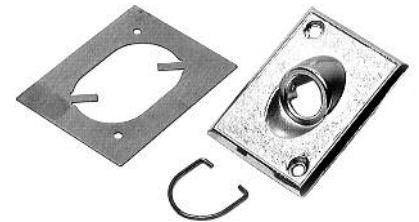

REMOTE MIRROR DOOR PANEL BEZEL

This is the chrome bezel that attaches to the door panel, the mirror adjusting knob slips through it.

68-03910 68-72 Bezel kit .....$ 32.00 ea.

68-03911 68-72 Cable to bezel clip ....$ 4.00 ea.

68-03912 68-72 Bezel to panel retainer ..$ 8.00 ea.

CONVERTIBLE TOP SWITCH

69-03913 69 switch, correct repro. ...$ 36.00 ea.

64-03914 64-72 switch, replacement ....$ 26.00 ea.

+ The following items require additional shipping and handling.

Fax Order 1-714-771-0407 • Toll Free 1-800-235-2470 • www.TruckandCarShop.com • 2019 Catalog