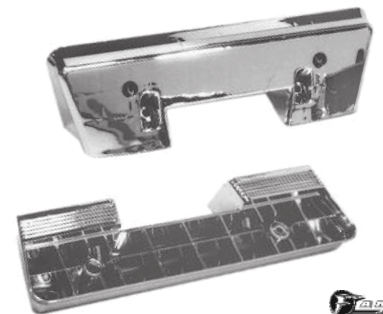

1964-1967 FRONT ARM REST BASES

64-01644	64-67	LH & RH	..... $ 28.00	pr.

* The following items require additional shipping and handling.

Fax Order 1-714-771-0407 • Toll Free 1-800-235-2470 • www.TruckandCarShop.com • 2019 Catalog