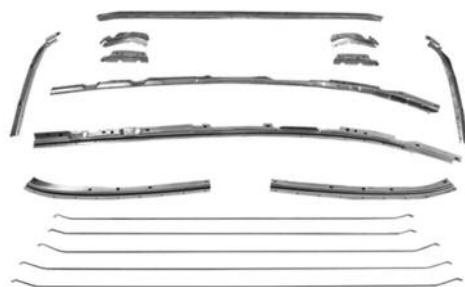

ROOF PANEL INNER BRACES

- 64-09770+ 64-65 Chevelle coupe .....$ 219.00 set
- 68-09770+ 68-72 Chevelle coupe .....$ 265.00 set
- 68-097702+ 68-72 El Camino .....$ 149.00 set

ROOF DRIP RAILS

Roof side drip rails.

- 68-09775 68-69 Chevelle coupe .....$ 129.00 pr.