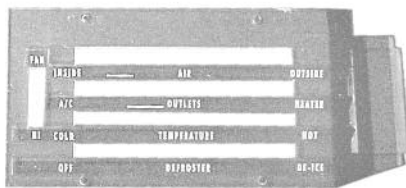

HEATER & A/C CONTROL LENSES

- 66-03324 66-67 Heater lens .....$ 21.00 ea.
- 66-03325 66-67 A/C lens .....$ 21.00 ea.