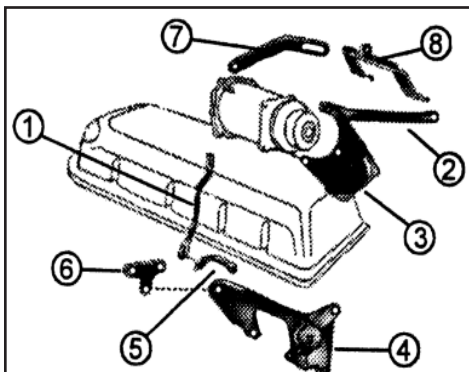

Truck Shop & Car Shop offers parts catalogs for:

- 1941-1957 Fullsize Chevrolet cars
- 1958-1972 Fullsize Chevrolet cars
- 1967-1981 Camaro
- 1962-1974 Chevy II / Nova
- 1964-1987 Chevelle / El Camino
- 1947-1959 Chevrolet/GMC Truck
- 1960-1972 Chevrolet/GMC Truck
- 1973-1991 Chevrolet/GMC Truck
- 1988-1998 Chevrolet/GMC Truck
- 1948-1996 Ford Truck
- 1966-1996 Ford Bronco