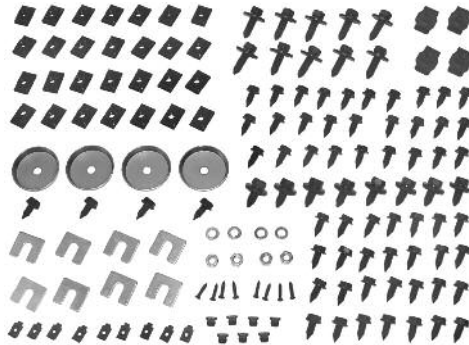

BASIC FRONT END SHEET METAL FASTENER KITS

Kits contain necessary fasteners for the fenders, hood, core support, grill, headlight bezels, inner fenders, and shims. Black Oxide as original.

64-11709	64-67	.....	$ 42.00	ea.
68-11710	68-72	.....	$ 42.00	ea.