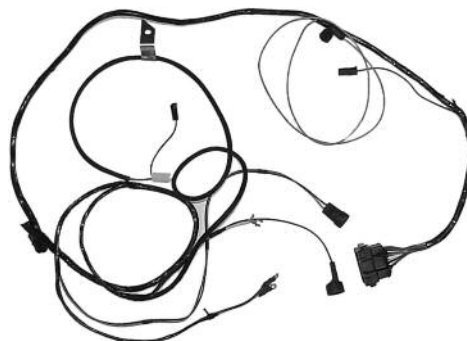

ENGINE HARNESS

This harness contains wiring for the starter, wiper motor, heater blower motor, coil etc...

Note: Special order modifications are available for HEI distributors, internal regulated alternator, aftermarket ignition systems, etc...

Special order modifications cost $15.00 per harness.

64-07313	64 6 cyl.	$ 105.00 ea.
64-07314	64 V8	$ 99.00 ea.
64-07315	64 V8 (w/gauges)	$ 99.00 ea.
65-07316	65 6 cyl.	$ 99.00 ea.
65-07317	65 6 cyl. (w/gauges)	$ 99.00 ea.
65-07318	65 V8	$ 99.00 ea.
65-07319	65 V8 (w/gauges)	$ 99.00 ea.
65-07320	65 396 (w/gauges, Z16 models)	$ 99.00 ea.

NOTE: On cars equipped with C.A.C. Air Conditioning, the A/C system wiring is incorporated into the engine harness.

66-07321	66 6 cylinder	$ 99.00 ea.
66-07322	66 6 cylinder With C.A.C./A/C	$ 135.00 ea.
66-07323	66 6 cylinder With C.A.C./A/C & 2 wire wiper motor	$ 135.00 ea.