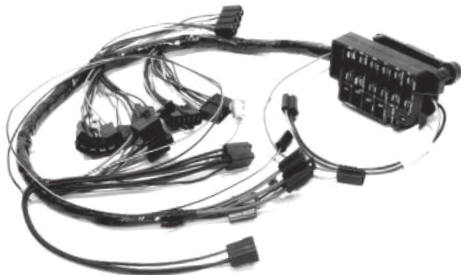

CHEVELLE & EL CAMINO PARTS

Car Shop Inc. 739 North Batavia Orange, California 92868

DASH / INSTRUMENT PANEL HARNESS

This brand new reproduction dash harness features a new fuse box, connectors, wires, terminals and tape. Complete and ready to be installed, all are circuit tested to insure quality.

64-07232	64 with warning lights	$ 429.00 ea.
64-07233	64 with gauges	$ 429.00 ea.
65-07234	65 with warning lights	$ 429.00 ea.
65-07235	65 with gauges	$ 429.00 ea.
66-07236	66 manual trans (column shift)	$ 429.00 ea.
66-07237	66 auto trans (column shift)	$ 429.00 ea.
66-07238	66 manual or auto trans column shift, with C.A.C./A/C	$ 429.00 ea.
66-07239	66 manual or auto trans console shift	$ 429.00 ea.
66-07240	66 manual or auto trans console shift with C.A.C./A/C	$ 429.00 ea.
66-07241	66 manual or auto trans console shift, with gauges	$ 429.00 ea.
66-07242	66 manual or auto trans console shift, with gauges & C.A.C./A/C	$ 429.00 ea.
67-07243	67 without gauges (column shift) includes neutral safety jumper	$ 446.00 ea.
67-07244	67 with gauges (column shift) includes neutral safety jumper	$ 446.00 ea.
67-07245	67 manual or auto trans console shift	$ 429.00 ea.
67-07246	67 manual or auto trans console shift, with gauges	$ 429.00 ea.
68-07247	68 manual or auto trans console shift	$ 439.00 ea.
68-07248	68 manual or auto trans console shift, with gauges	$ 439.00 ea.
69-07249	69 with Warning lights	$ 439.00 ea.
69-07250	69 with Gauges	$ 439.00 ea.
70-07251	70 sweep speedometer	$ 439.00 ea.
70-07252	70 round speedometer	$ 439.00 ea.
70-07253	70 round speedometer with gauges	$ 439.00 ea.
71-07254	71 sweep speedometer	$ 449.00 ea.
71-07255	71 round speedometer	$ 439.00 ea.
71-07256	71 round speedometer with gauges	$ 439.00 ea.
72-07301	72 sweep speedometer	$ 469.00 ea.
72-07302	72 sweep speedometer with seat belt warning	$ 469.00 ea.

C.A.C. = "Controlled Air Comfort" manual control fresh air ventilation.
C.A.C./A/C = C.A.C. and optional factory air-conditioning.

DASH / INSTRUMENT PANEL HARNESS

72-07303	72 round speedometer	$ 469.00 ea.
72-07304	72 round speedometer with seat belt warning	$ 469.00 ea.
72-07305	72 round speedometer with gauges	$ 469.00 ea.
72-07306	72 round speedometer with seat belt warning and gauges	$ 469.00 ea.