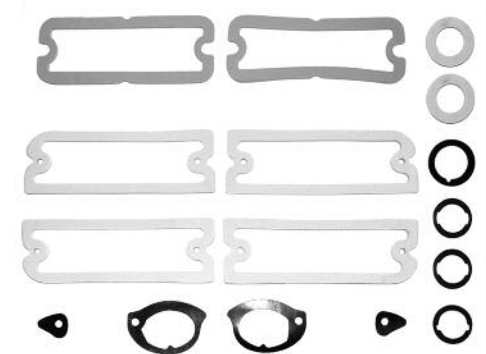

RUBBER BUMPERS

		Door bumpers	$ 6.00 set
		Door bumpers	$ 7.00 set
		Brake and clutch pedal . .	$ 4.00 ea.
		Trunk	$ 3.50 pr.
		Rear license plate	$ 2.00 ea.
		Gas door bumpers, El Camino	$ 2.00 pr.
		Gas door bumpers, El Camino	$ 3.00 pr.

HOOD BUMPERS

		Hood side bumpers	$ 6.00 set
		Hood side bumpers	$ 6.00 set
		Hood side bumpers	$ 7.00 pr.
		Hood side bumpers	$ 6.00 set
		Hood side bumpers	$ 8.00 pr.
		Rear hood bumpers	$ 5.00 pr.
		Rear hood bumpers	$ 4.50 ea.

GLOVE BOX BUMPERS

		glove box door	$ 1.50 pr.
		glove box arm	$ 4.00 ea.

TAILGATE BUMPERS

		. . . . .	$ 5.00 ea.
		. . . . .	$ 2.00 ea.
		with hardware	$ 10.00 pr.

ADJUSTABLE HOOD STOP BOLTS & BUMPERS

		Bolt and bumper kit, Correct style	$ 6.00 set
		front adjuster bumpers . .	$ 3.00 pr.
		rear adjuster bumpers . .	$ 3.00 ea.

These are the correct screw head bolts that thread into the radiator core support. Rubber bumpers slip over the top of these bolts.

A-ARM SPLASH FLAPS

		A-arm flaps	$ 14.00 set
		A-arm flaps	$ 14.00 set
		A-arm flaps	$ 14.00 set
		A-arm flaps w/ metal fenders	$ 14.00 set
		A-arm flaps w/ plastic inner fenders . .	$ 14.00 set
		A-arm flaps w/ metal fenders	$ 19.00 set

These flaps connect to the inner front fenders to hide the control arm shaft. They do an excellent job of keeping water, dirt, etc... out of your engine compartment. Set includes left and right.

PAINT SEAL GASKET SET

Most Kits Includes: door handle seals, outside mirror gasket, door lock gaskets, park lamp lens gaskets, tail lamp gaskets and license lamp gaskets.

Note: reproduced from die-cut sponge rubber.

		Chevelle	$ 16.00 kit
		Chevelle	$ 16.00 kit
		Chevelle	$ 16.00 kit