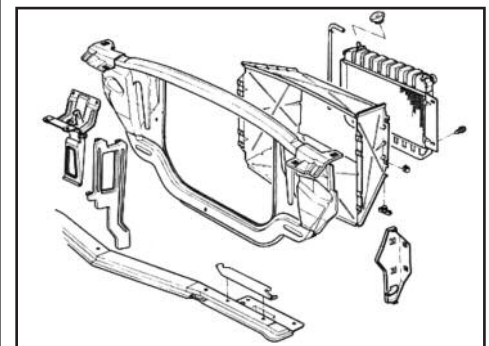

+ The following items require additional shipping and handling.

Fax Order 1-714-771-0407 • Toll Free 1-800-235-2470 • www.TruckandCarShop.com • 2019 Catalog