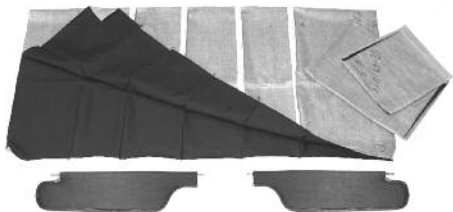

CHEVELLE & EL CAMINO PARTS

Car Shop Inc. 739 North Batavia Orange, California 92868

HEADLINER, SAIL PANEL & SUNVISOR KIT

Kits include: Headliner & sunvisors.

Note: Please specify color when ordering.

1964-65 Colors: Black, White, Light Blue, Aqua, Fawn and Red.

1966 Colors: Black, White, Light Blue, Aqua, Red, Tan, Gray.

1967 Colors: Black, Red, Bright Blue, Medium Blue, Aqua and Gold.

1968-69 Colors: Black, White, Red, Medium Blue, Dark Blue, Dark Green and Ivy Gold.

1970-72 Colors available: Black, White, Red, Medium Blue, Dark Blue, Dark Green, Sandalwood (light tan), Buckskin (medium tan) and Brown.

Basketweave vinyl

64-02161 64-65 El Camino (2 bow) . . . . $ 185.00 kit

64-02162 64-65 El Camino (3 bow) . . . . $ 185.00 kit

Diamondweave vinyl

66-02161 66 El Camino . . . . . $ 185.00 kit

Impala leatherette vinyl

67-02161 67 El Camino . . . . . $ 185.00 kit

Bedford rib vinyl

68-02161 68 El Camino . . . . . $ 185.00 kit

Bedford rib vinyl

69-02161 69 El Camino . . . . . $ 185.00 kit

Premier perforated vinyl

70-02161 70-72 El Camino . . . . . $ 185.00 kit