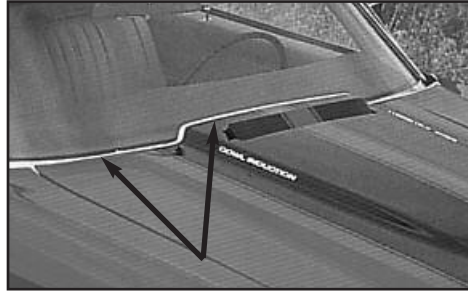

REAR HOOD MOLDINGS

This is the chrome strip that runs along the back edge of the hood.

68-06118+ 68-69 All .....$ 38.00 ea.
70-06119+ 70-72 Standard hood .....$ 38.00 ea.
70-06120+ 70-72 SS & Cowl hoods, reproduction .....$ 39.00 ea.