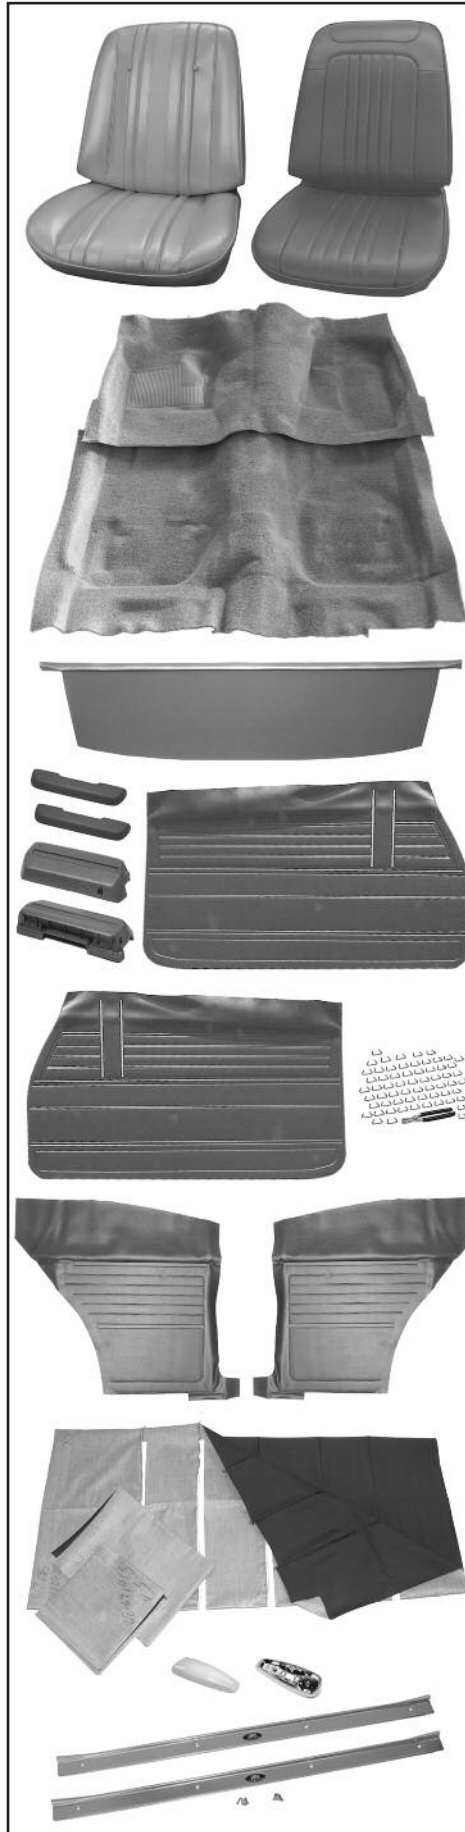

STAGE 2 INTERIOR KIT 1964-72 CHEVELLE COUPE

- 1 Complete Set of Seat Upholstery front and rear
- 1 Upholstery Installation Kit (hog rings & pliers)
- 1 Molded Carpet Kit (front and rear)
- 2 Door Panels, LH and RH, (1968-72 unassembled)
- 2 Rear 1/4 trim Panels, LH and RH, (1968-72 unassembled)
- 1 Original Style Headliner
- 1 Rear Seat Shelf
- 2 Door Sill Plates ("Body by Fisher")
- 2 Front Arm Rest Pads (RH and LH)
- 2 Rear Arm Rest Pads (RH and LH)
- 2 Rear Arm Rest Bases (RH and LH) 64-67 only
- 2 Rear Arm Rest Bases (RH and LH) 64-67 only
- 1 Dome Light Lens
- 1 Dome Light Base

CHECK OUR QUALITY!