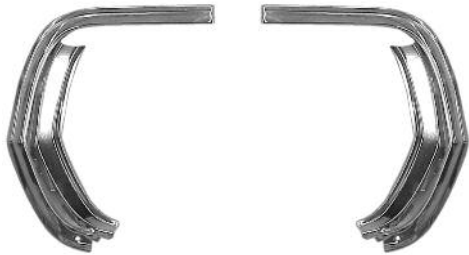

Includes mounting hardware.
65-06103 65 Eyebrow molding, LH & RH .....$ 62.00 pr.