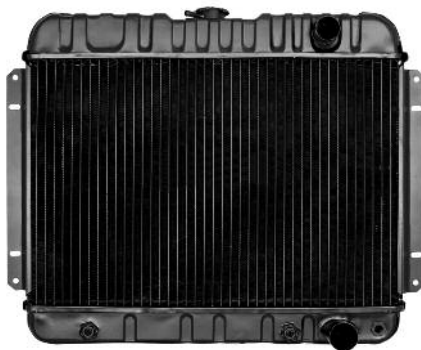

## RADIATORS

New reproduction radiators are now available for all years of Chevelles and El Caminos. All feature new cores and tanks, not rebuilt.

Radiators are built to your cars exact specifications depending on year, transmission type, A/C and engine size. No exchange required and all exceed OEM standards.