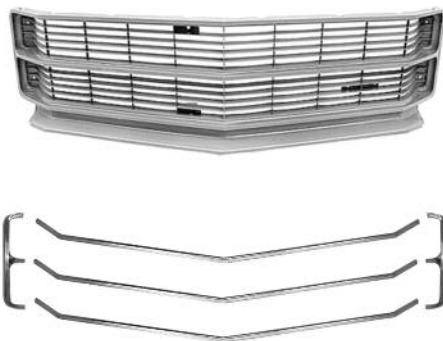

1971 GRILL COMBINATION KIT

Kit includes:

- 1 Center Grill, Silver
- 3 Long Molding Across
- 1 Left Side Connection Molding
- 1 Right Side Connection Molding
- 2 Head Light Bezels

71-06006+ 71 ..... $ 309.00 kit