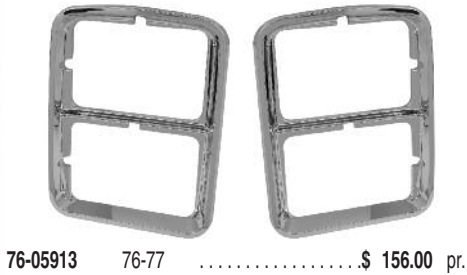

CHEVELLE & EL CAMINO PARTS

Car Shop Inc. 739 North Batavia Orange, California 92868

HEADLAMP BEZELS

76-05913 76-77 .....$ 156.00 pr.