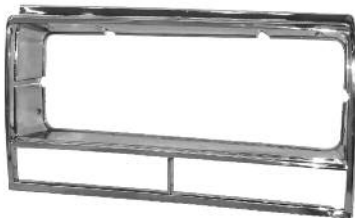

82-059133 82-87 LH .....$ 34.00 ea.
82-059134 82-87 RH .....$ 34.00 ea.