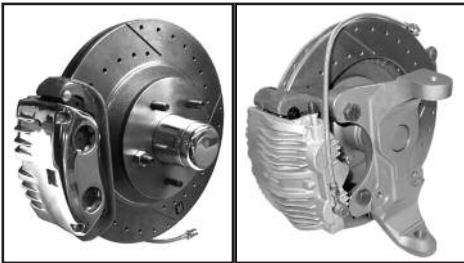

Includes: 13" cross drilled and gas slotted rotors, dual 38mm piston aluminum calipers, 2" Drop spindles, high performance brake pads, bearings, seals, steel hubs, rubber brake hoses, grease caps, spindle nuts, mounting brackets and all necessary hardware.

Must use 17" rims or larger.

64-094052+ 64-72 2-inch drop, 13" . . . . . $ 999.00 set

73-094052+ 73-77 2-inch drop, 13" . . . . . $ 999.00 set

79-094052+ 79-87 2-inch drop, 13" . . . . . $ 999.00 set