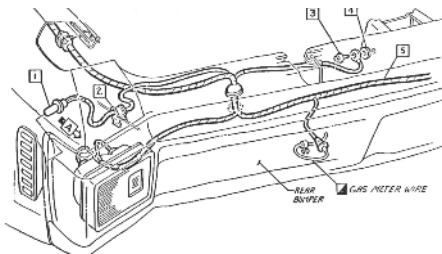

CHEVELLE

69-07433	69	Trunk, coupe or conv.	$ 99.00 ea.
70-07436	70	Trunk, coupe or conv.	$ 119.00 ea.
71-07439	71-72	Rear, coupe or conv.	$ 119.00 ea.