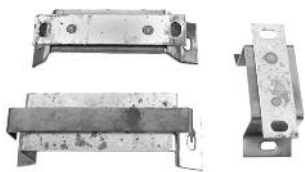

Must be welded to the floor.

- 64-02729 64-65 Auto .....$ 24.00 kit
- 64-02730 64-65 Manual .....$ 28.00 kit