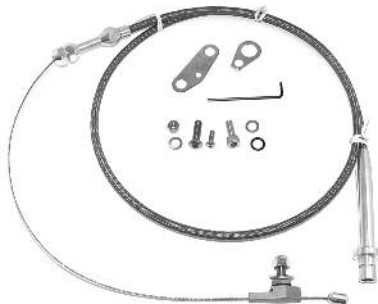

KICKDOWN CABLE KIT

1. Stainless steel braided. Great for TH conversions
- 64-02535 TH350 .....$ 39.00 ea.
  - 64-02536 700R-4 .....$ 41.00 ea.