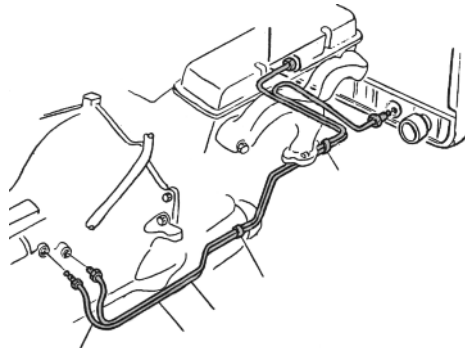

TRANSMISSION COOLER LINE SETS

64-11842+	64-65	Powerglide, 2 line set	$ 49.00 set
64-118421+	64-65	700-R4, 2 line set	$ 49.00 set
66-11843+	66-67	Powerglide, 2 line set	$ 49.00 set
66-11844+	66-67	Turbo 400, 2 line set	$ 49.00 set
66-118441+	66-67	700-R4, 2 line set	$ 49.00 set