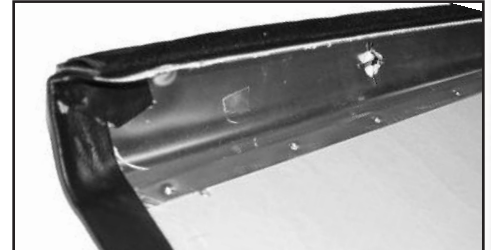

### FULLY ASSEMBLED

Fully Assembled Door Panels make installation a breeze and feature the same high quality as our unassembled panels. Everything is pre-attached (chrome molding, metal top backing rails, door lock knob ferrules and inside window felts), so all you need to do is hang it on your door. They do not include door panel attachment clips or nameplates. Available in all of the factory original colors.