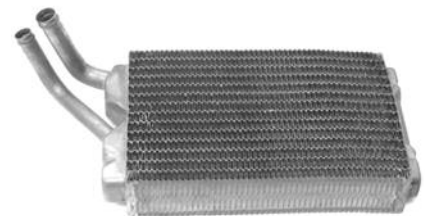

68-10619 69-72 with A/C .....$ 59.00 ea.
73-10619 73-77 with A/C .....$ 59.00 ea.
78-10619 78-87 with A/C .....$ 59.00 ea.