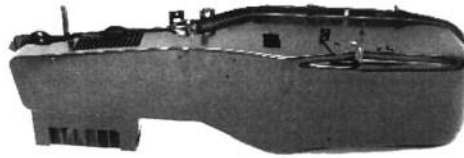

HEATER CORE BOX ASSEMBLY

- 69-10635 69 with A/C .....$ 289.00 ea.