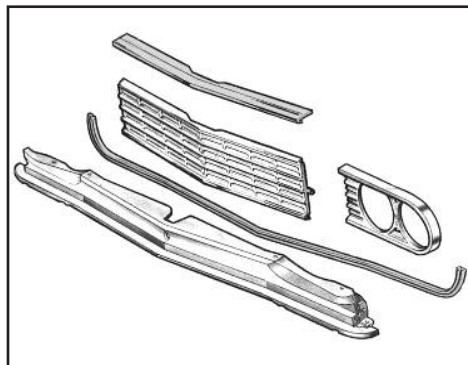

GRILL MOLDING