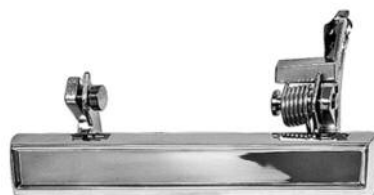

CHEVELLE & EL CAMINO PARTS

Car Shop Inc. 739 North Batavia Orange, California 92868

DOOR OPENING ROD END CLIPS

Door opening rod end clips

Replacement for some years, fits most GM models.

64-037155 64-72 LH & RH .....$ 5.00 pr.

Door latch end clip

62-052324 LH & RH .....$ 2.00 pr.

DOOR HANDLE PUSH BUTTON KIT

Kit includes 2 push buttons with rods, 2 o-rings, 2 springs and 2 retainers.

64-03725 64-72 Push buttons .....$ 10.00 pr.

DOOR HANDLE PUSH BUTTON O-RING

67-037252 67-72 .....$ 2.00 ea.

DOOR HANDLE AND LOCK GASKETS

Includes gaskets for both outer door handles and door locks.

64-03735 64-67 .....$ 4.00 set

68-03735 68-72 .....$ 4.00 set

EXTERIOR DOOR HANDLE BOLTS

1/4-20 x 1/2, 5/16 hex, with .50 conical washer.

64-037175 64-72 4 pieces .....$ 5.00 set

DOOR HANDLE KIT • EXTERIOR •

Kit contains LH and RH door handles, LH and RH push buttons, gaskets, screws, rods, springs, and retainers.

Everything is assembled and ready to install.

IMPORT

64-037241 64-65 Front doors all .....$ 44.00 kit

66-037241 66-67 Front doors all .....$ 44.00 kit

68-037241 68-69 Front doors - Chevelle ..$ 44.00 kit

68-037242 68-72 El Camino or Wagon front .....$ 44.00 kit

70-037241 70-72 Front doors - Chevelle ..$ 44.00 kit

MADE IN THE USA

64-03726 64-65 Front doors all .....$ 84.00 kit

66-03727 66-67 Front doors all .....$ 84.00 kit

64-03728 64-65 Rear doors - Chevelle ..$ 84.00 kit

66-03729 66-67 Rear doors - Chevelle ..$ 84.00 kit

68-03730 68-69 Front doors - Chevelle ..$ 84.00 kit

68-03731 68-69 Rear doors - Chevelle ..$ 84.00 kit

68-03732 68-72 El Camino / Wagon ...$ 84.00 kit

70-03733 70-72 Front doors - Chevelle ..$ 84.00 kit

70-03734 70-72 Rear doors - Chevelle ..$ 84.00 kit

Reproduction.

78-03740 78-87 LH .....$ 14.00 ea.

78-03741 78-87 RH .....$ 14.00 ea.

INNER REAR VIEW MIRROR