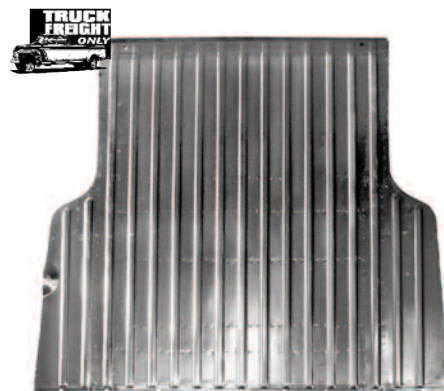

MAIN BED FLOOR PANELS

- Complete main bed floor including supports.
- 68-101094+ 68-72 .....$ 699.00 ea.