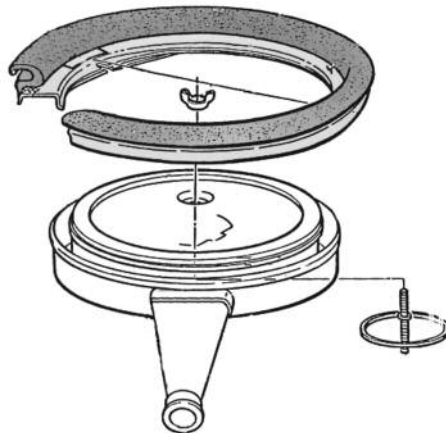

COWL INDUCTION FLANGE TO HOOD SEAL