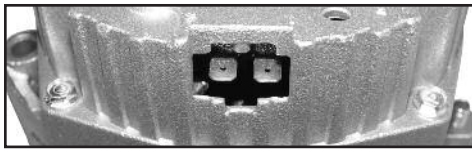

Internal type connector