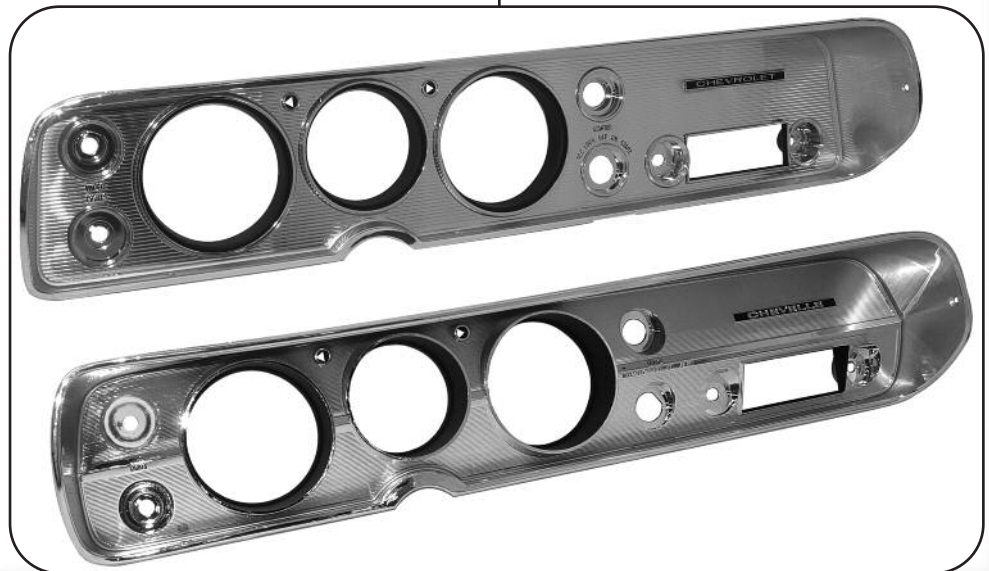

+ The following items require additional shipping and handling.

Fax Order 1-714-771-0407 • Toll Free 1-800-235-2470 • www.TruckandCarShop.com • 2019 Catalog