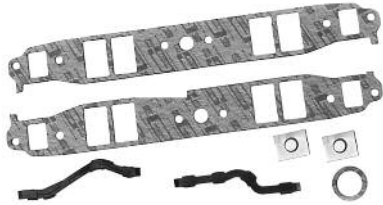

INTAKE MANIFOLD GASKET SETS

64-12501 64-72 SB .....$ 16.00 set