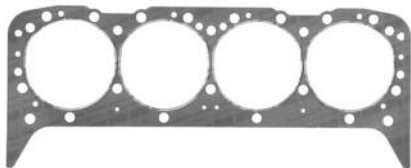

CYLINDER HEAD GASKETS

67-17240 64-86 283,327,350 .....$ 21.00 ea.

67-17241 65-74 396,427,454 .....$ 25.00 ea.