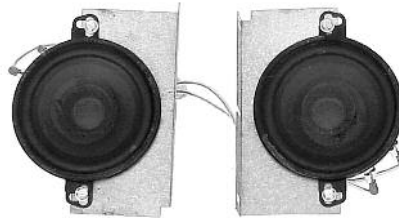

1970-72 STEREO DASH SPEAKERS

These 3-1/2" co-axial speakers feature a custom bracket that allows them to be bolted in perfectly to any 70-72 Chevelle or El Camino equipped with factory stereo. Sold as a set.

- 70-07112 70-72 Chevelle / El Camino C.A.S. speakers .....$ 36.00 set