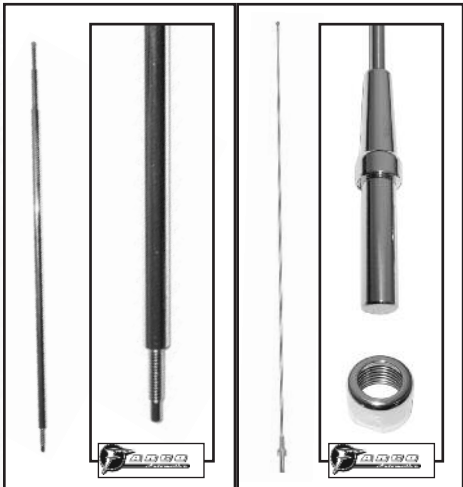

ANTENNA MASTS

Replacement round antenna masts, stainless steel.

64-071251	64-66	round, telescopic screw-in style	.....$ 13.00 ea.
67-071251	67-69	round, fixed mast plug style with nut	.....$ 12.00 ea.