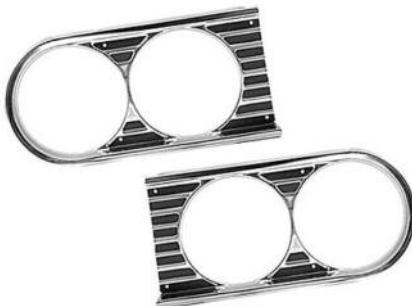

HEADLAMP BEZELS

64-05901 64 .....$ 89.00 pr.