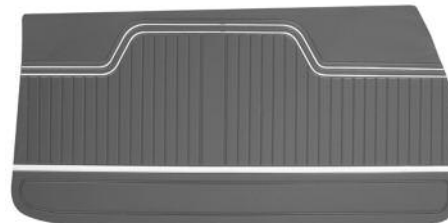

1970-72 DOOR & QUARTER TRIM PANELS UNASSEMBLED

Unassembled door panels come pre-attached to a rigid, water resistant backing board. You will need to attach the new panel to the existing metal top backing rail that mounts to the door. It is also necessary to install the inner window felts, molding and door lock knob ferrules.

Colors available: 70-72 Black, 70 Dk Green, 70 Gold, 70 Ivory, 70 Med Blue, 70 Red, 70 Saddle, 71 Blue, 71 Jade Green, 71 Saddle, 71 Sandalwood, 72 Covert (Off-White), 72 Dk Green, 72 Tan, 72 White.

Specify color when ordering.

70-01411+ 2-dr. coupe & convertible
& El Camino
Front panels ..... $ 129.00 pr.