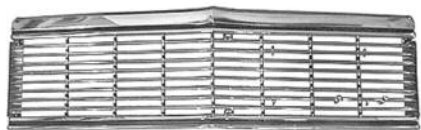

81-058242 81 .....$ 78.00 ea.