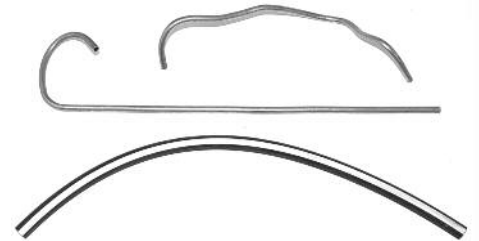

## VACUUM ADVANCE HOSE AND TUBE KIT

Includes 2 rubber hoses, 1 metal tube (with correct bends and flares) and 1 clip that retains metal tube.

67-07704 67-69 396 hp, 4 bbl. Q-Jet ... \$ 22.00 kit  
66-07703 66-69 396/375 hp, Holley ... \$ 22.00 kit