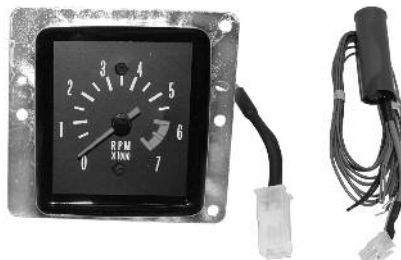

Replaces clock or blank area, cars with sweep style speedometer.  
 includes wiring & instruction sheet. 7000 RPM with 6000 red line.  
 70-032085 70 . . . . . \$ 145.00 ea.  
 71-032087 71-72 . . . . . \$ 145.00 ea.