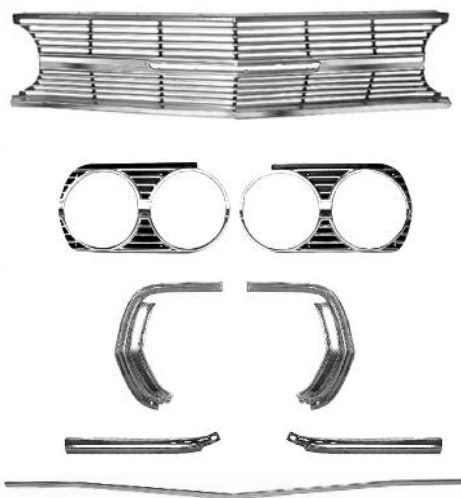

1965 GRILL AND FRONT END MOLDING KIT

Kit includes:

- 1 Center Grill
- 2 Headlamp Bezels (LH and RH)
- 2 Fender Headlamp Eyebrow Molding (LH and RH)
- 2 Inner Headlamp Molding (LH and RH)
- 2 Lower Molding Below Headlamps (LH and RH)
- 1 Leading Hood Edge Molding

Grill emblem sold separately.

65-05919+ 65 .....$ 369.00 kit