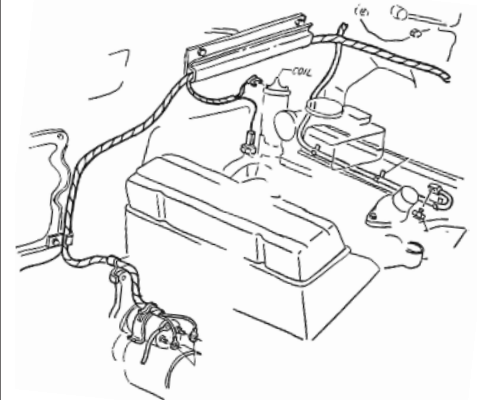

ENGINE HARNESS

66-07324	66 6 cylinder With gauges	$ 99.00 ea.
66-07325	66 V8	$ 99.00 ea.
66-07326	66 V8 With C.A.C./A/C	$ 129.00 ea.
66-07327	66 V8 With gauges	$ 99.00 ea.
66-07328	66 V8 With gauges & C.A.C./A/C	$ 129.00 ea.
66-07329	66 327	$ 99.00 ea.
66-07330	66 327 With A/C	$ 129.00 ea.
66-07331	66 327 With gauges	$ 99.00 ea.
66-07332	66 327 With gauges & C.A.C./A/C	$ 129.00 ea.
66-07333	66 396	$ 99.00 ea.
66-07334	66 396 With C.A.C./A/C	$ 129.00 ea.
66-07335	66 396 With gauges	$ 99.00 ea.
66-07336	66 396 With gauges & C.A.C./A/C	$ 129.00 ea.
67-07337	67 6 cylinder	$ 99.00 ea.
67-07338	67 V8	$ 99.00 ea.
67-07339	67 V8 With gauges	$ 99.00 ea.
67-07340	67 396	$ 99.00 ea.
67-07341	67 396 With gauges	$ 99.00 ea.
68-07342	68 6 cylinder	$ 99.00 ea.
68-07343	68 6 cylinder With idle stop solenoid	$ 99.00 ea.
68-07344	68 V8	$ 99.00 ea.
68-07345	68 V8 & 396 With gauges	$ 99.00 ea.
68-07346	68 V8 & 396 With gauges & Idle stop solenoid	$ 99.00 ea.
68-07347	68 396 With warning lights	$ 99.00 ea.
69-07348	69 6 cylinder	$ 99.00 ea.
69-07349	69 6 cylinder With Idle stop solenoid	$ 99.00 ea.
69-07350	69 V8	$ 99.00 ea.
69-07351	69 V8 With Idle stop solenoid	$ 99.00 ea.
69-07352	69 V8 With gauges & Idle stop solenoid	$ 99.00 ea.
69-07353	69 396	$ 99.00 ea.
69-07354	69 396 With Idle stop solenoid	$ 99.00 ea.
69-07355	69 396 With gauges	$ 99.00 ea.
69-07356	69 396 With gauges & Idle stop solenoid	$ 99.00 ea.

* The following items require additional shipping and handling.

Fax Order 1-714-771-0407 • Toll Free 1-800-235-2470 • www.TruckandCarShop.com • 2019 Catalog