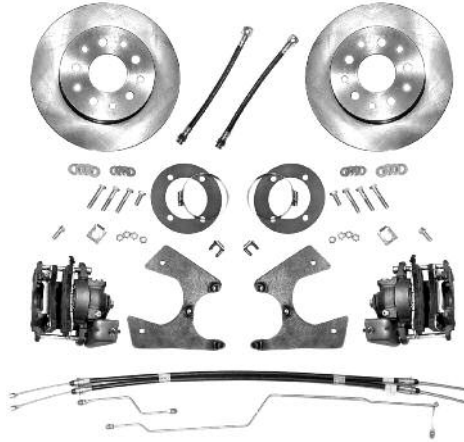

REAR DISC BRAKE KITS

Includes custom rear E-brake cables & hard lines

64-09415+ 64-67 . . . . . $ 599.00 kit

68-09416+ 68-72 . . . . . $ 599.00 kit