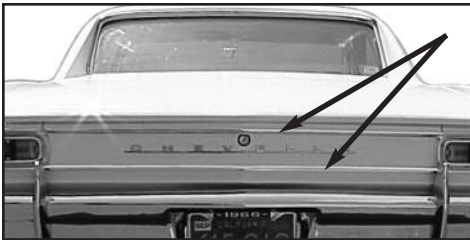

REAR PANEL MOLDINGS

- 66-06507 66 Upper or lower .....$ 23.00 ea.